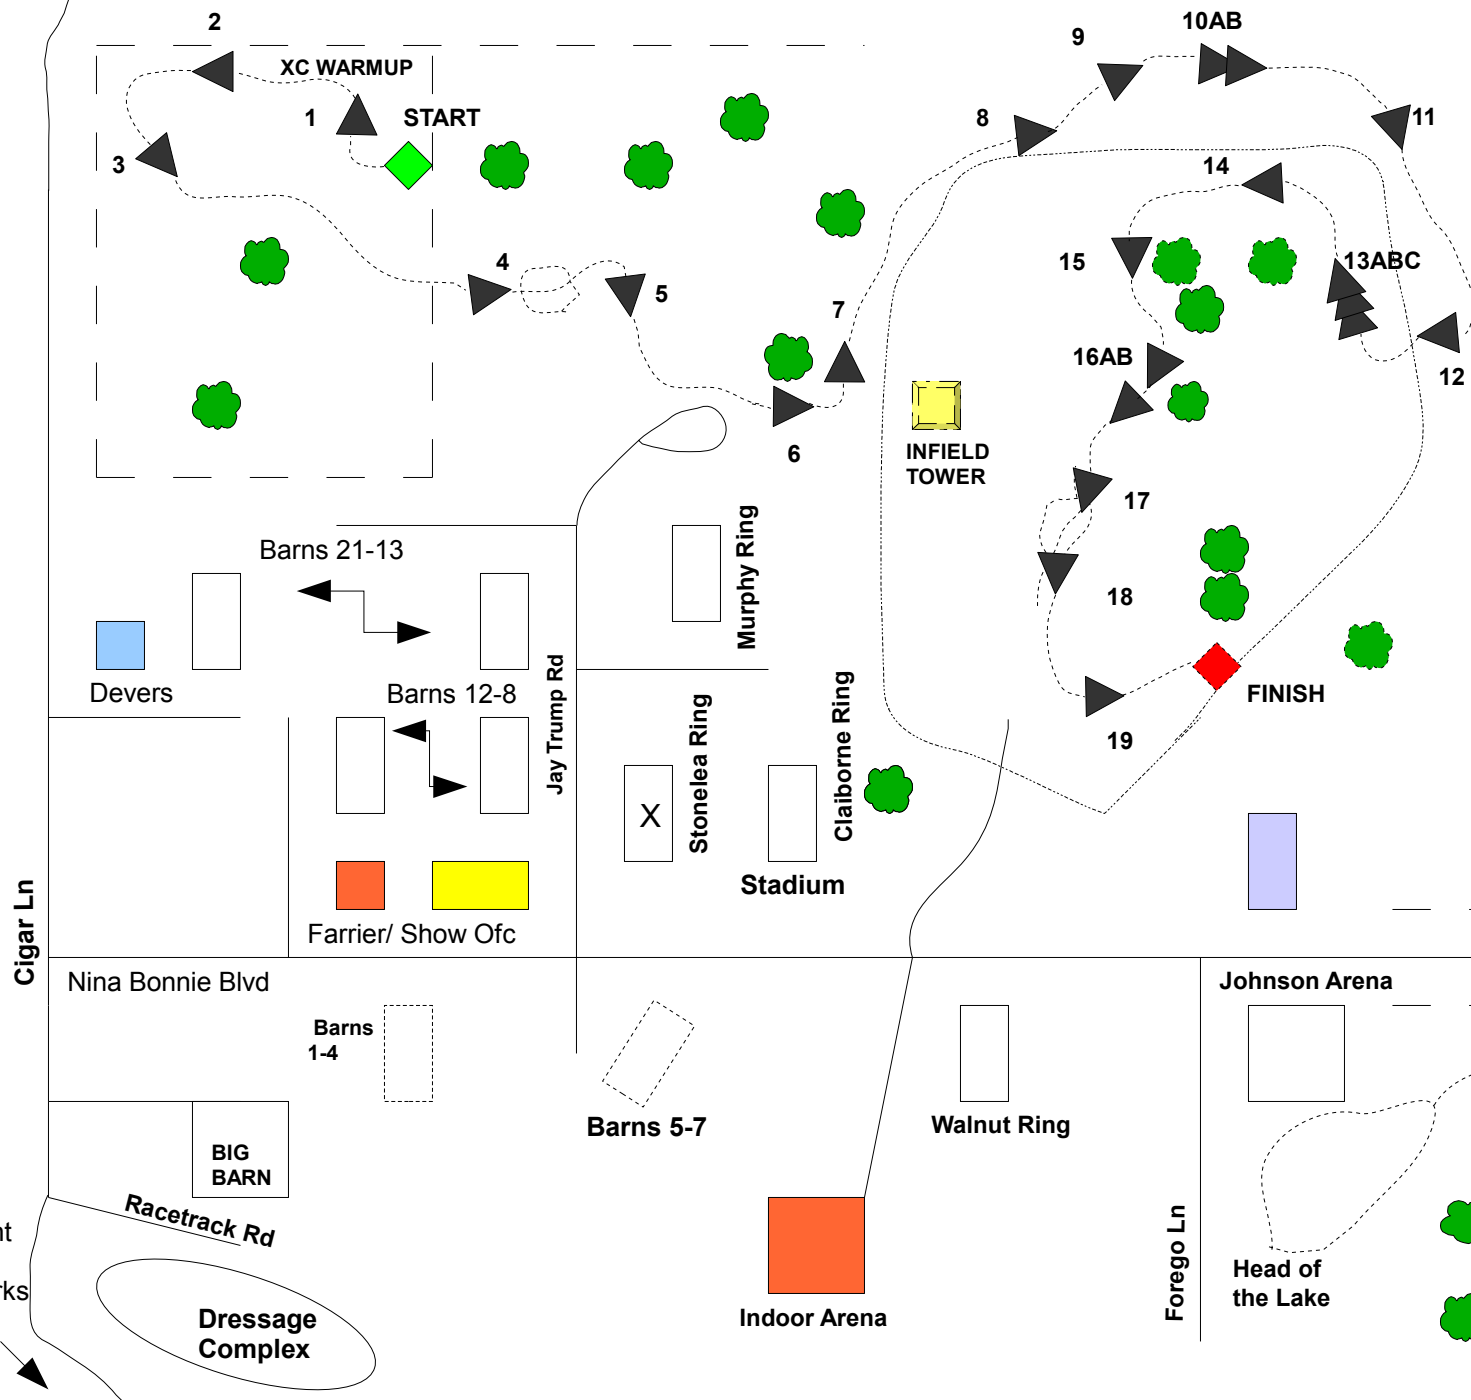

## TRAINING White on Black Background

Walnut Hall Rd

- 1 Big Ol' Log
- 2 The Berm
- 3 Ski Ramp
- 4 Lookout Fort
- 5 Mahogany Roll
- 6 High Hope Turn
- 7 High Hope Turn
- 8 Giant Steps
- 9 Brushed Log
- 10AB Roll Tops
- 11 Stone Ramp
- 12 Slatted Table
- 13ABC Ditch & Logs
- 14 Straw Rack
- 15 Cashel Table
- 16AB Clover Coops
- 17 Dry-dock Boat
- 18 Dry-dock Boat
- 19 River Roll