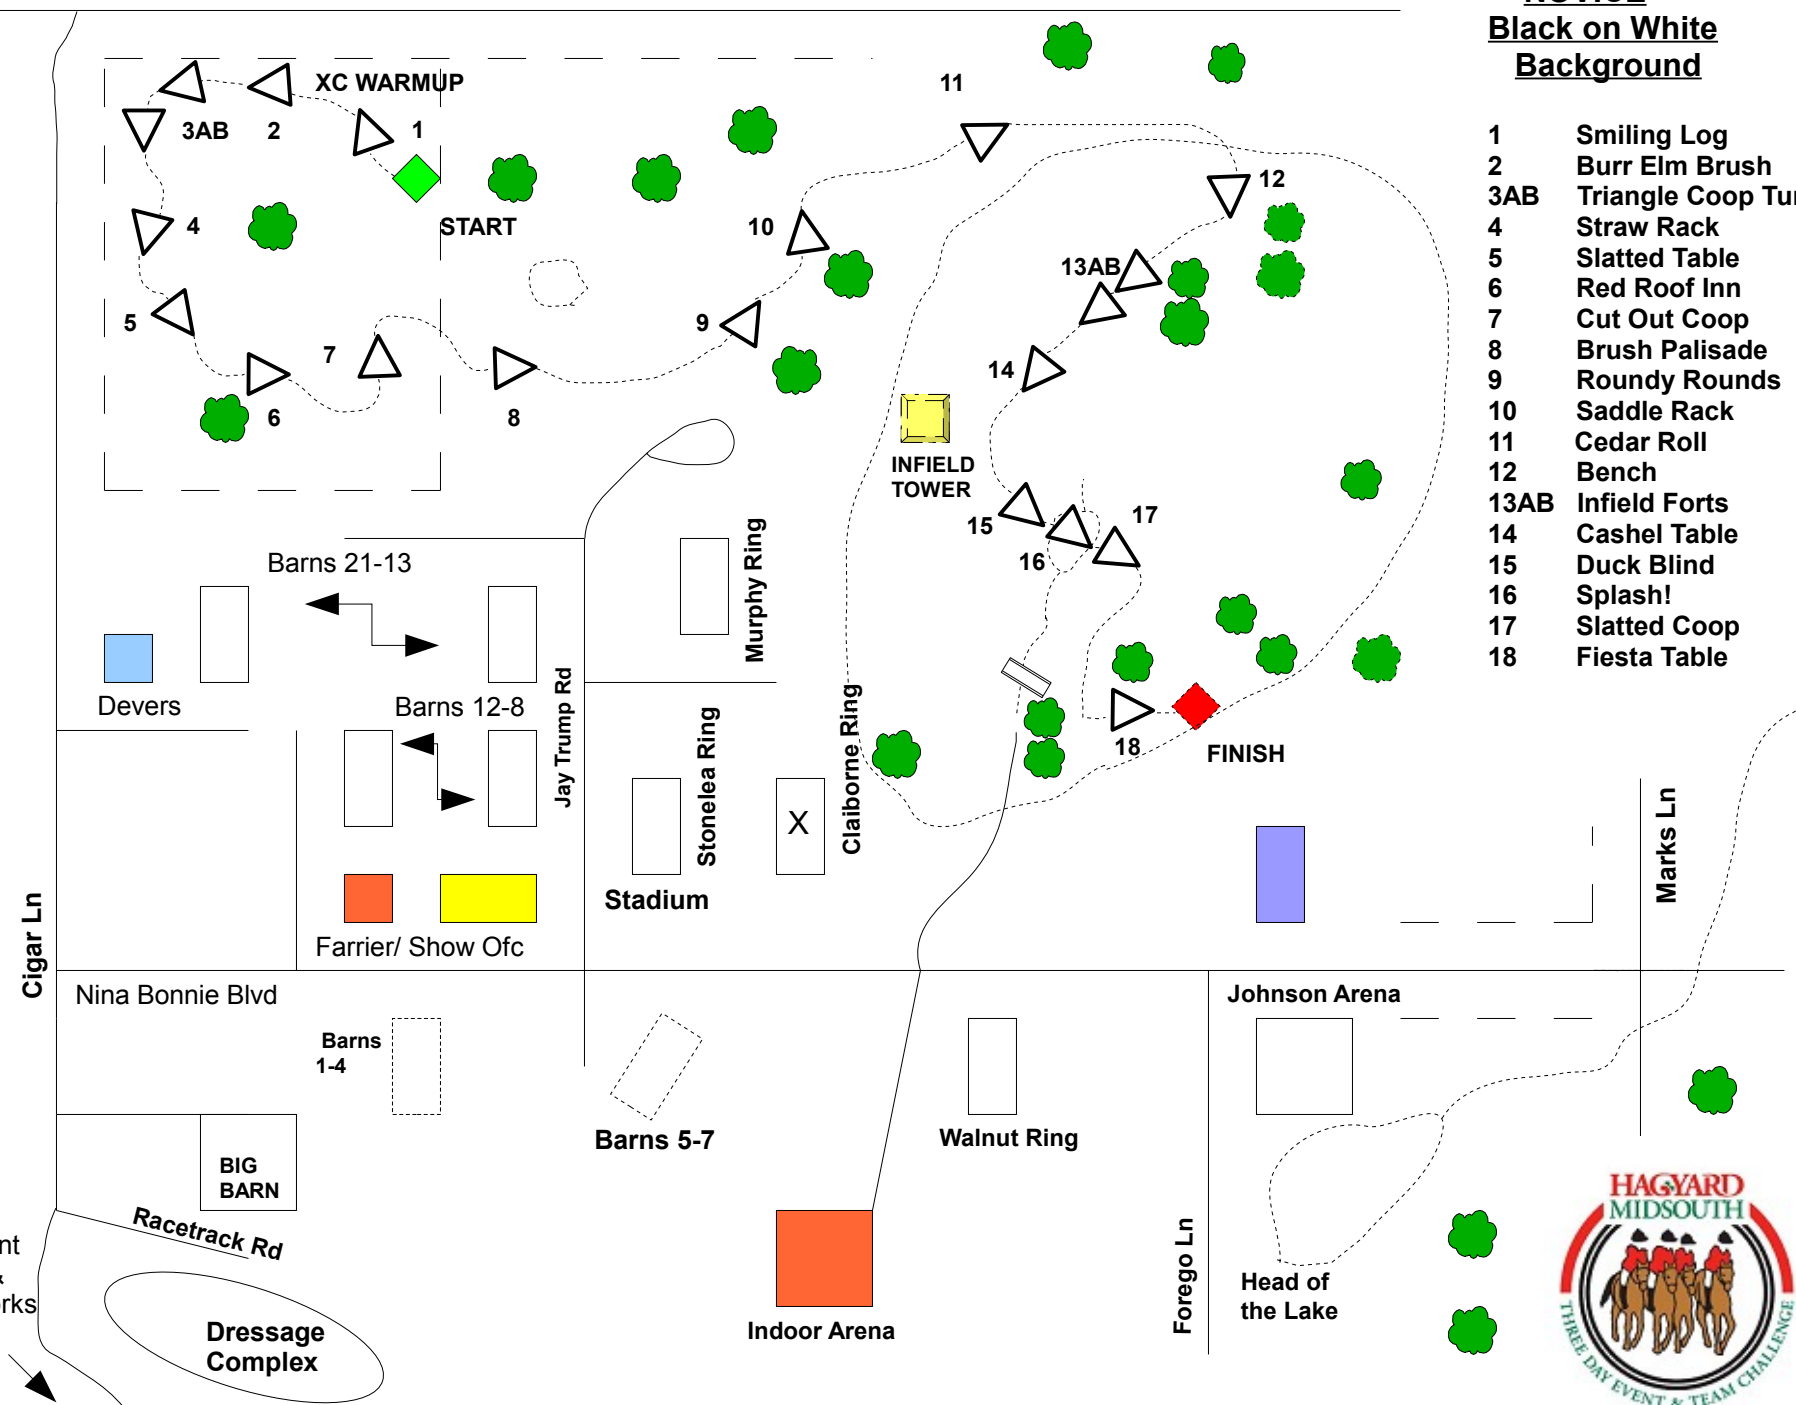

# HAGYARD MIDSOUTH 3DAY & TEAM CHALLENGE HT 2009

Walnut Hall Rd

## NOVICE Black on White Background

- 1 Smiling Log
- 2 Burr Elm Brush
- 3AB Triangle Coop Turn
- 4 Straw Rack
- 5 Slatted Table
- 6 Red Roof Inn
- 7 Cut Out Coop
- 8 Brush Palisade
- 9 Roundy Rounds
- 10 Saddle Rack
- 11 Cedar Roll
- 12 Bench
- 13AB Infield Forts
- 14 Cashel Table
- 15 Duck Blind
- 16 Splash!
- 17 Slatted Coop
- 18 Fiesta Table

KENTUCKY HORSE PARK

NOVICE