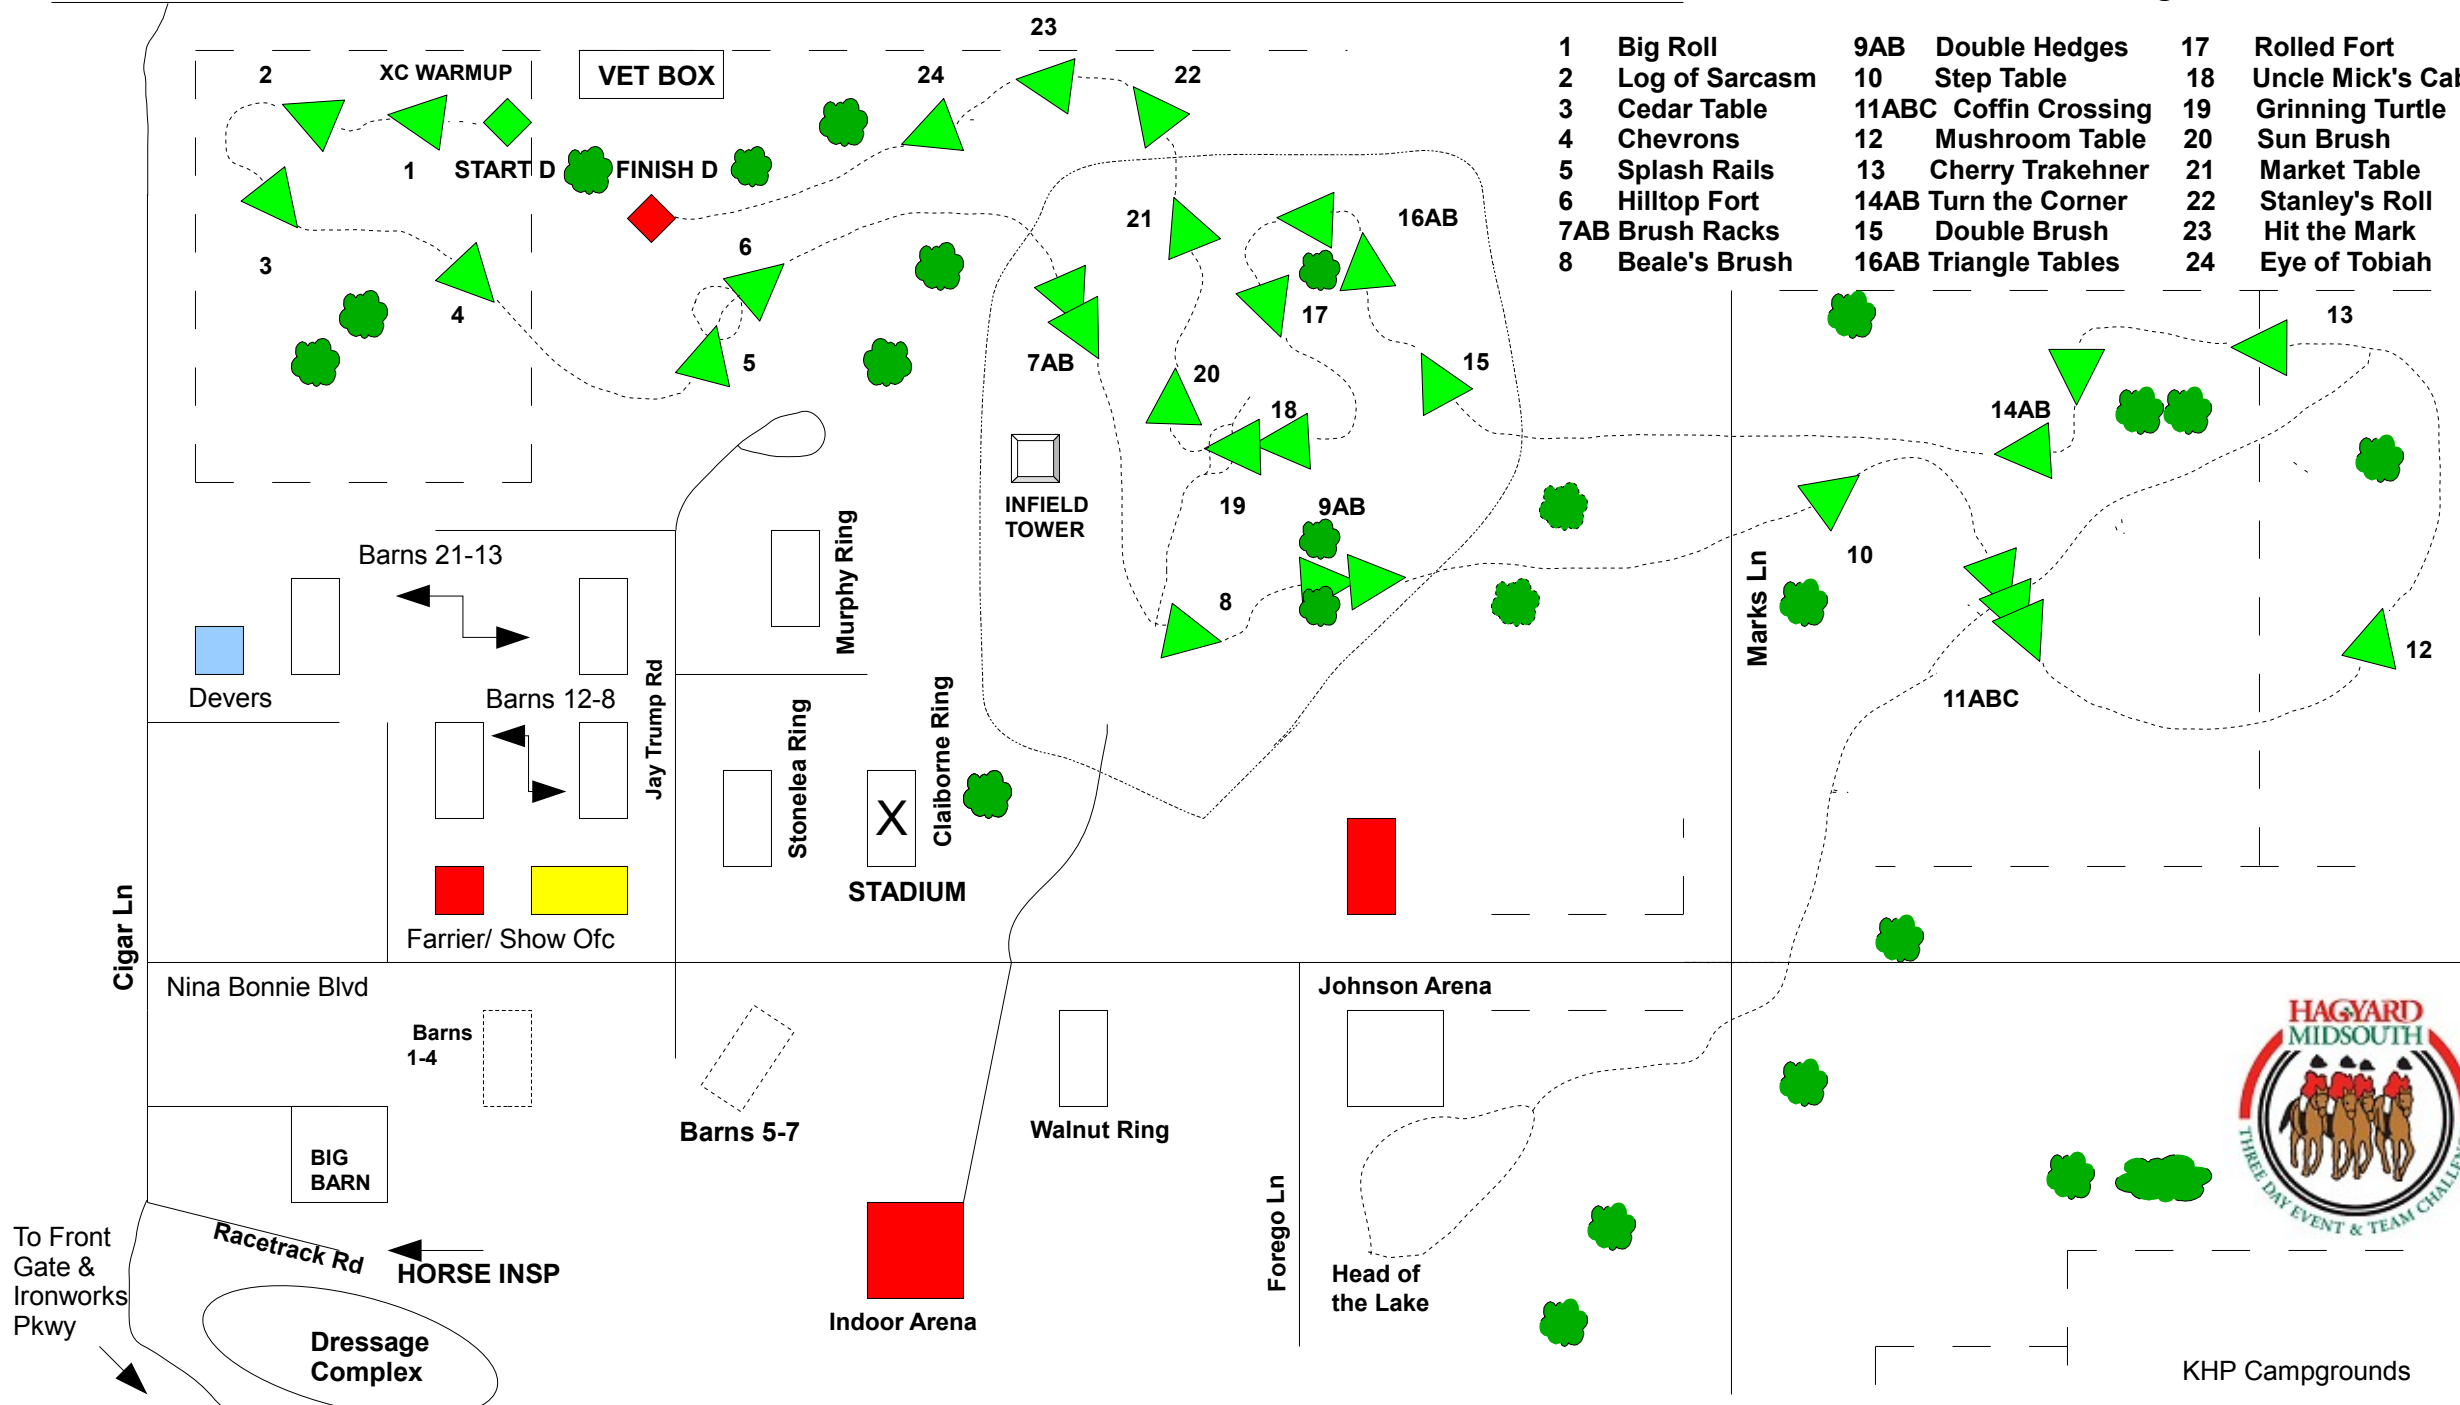

HAGYARD MIDSOUTH 3DAY & TEAM CHALLENGE HT 2009

Walnut Hall Rd

CCI* PHASE D White on Green Background with Stars

- | | | | | | |
|-----|----------------|-------|------------------|----|--------------------|
| 1 | Big Roll | 9AB | Double Hedges | 17 | Rolled Fort |
| 2 | Log of Sarcasm | 10 | Step Table | 18 | Uncle Mick's Cabin |
| 3 | Cedar Table | 11ABC | Coffin Crossing | 19 | Grinning Turtle |
| 4 | Chevrons | 12 | Mushroom Table | 20 | Sun Brush |
| 5 | Splash Rails | 13 | Cherry Trakehner | 21 | Market Table |
| 6 | Hilltop Fort | 14AB | Turn the Corner | 22 | Stanley's Roll |
| 7AB | Brush Racks | 15 | Double Brush | 23 | Hit the Mark |
| 8 | Beale's Brush | 16AB | Triangle Tables | 24 | Eye of Tobiah |

KENTUCKY HORSE PARK

KHP Campgrounds