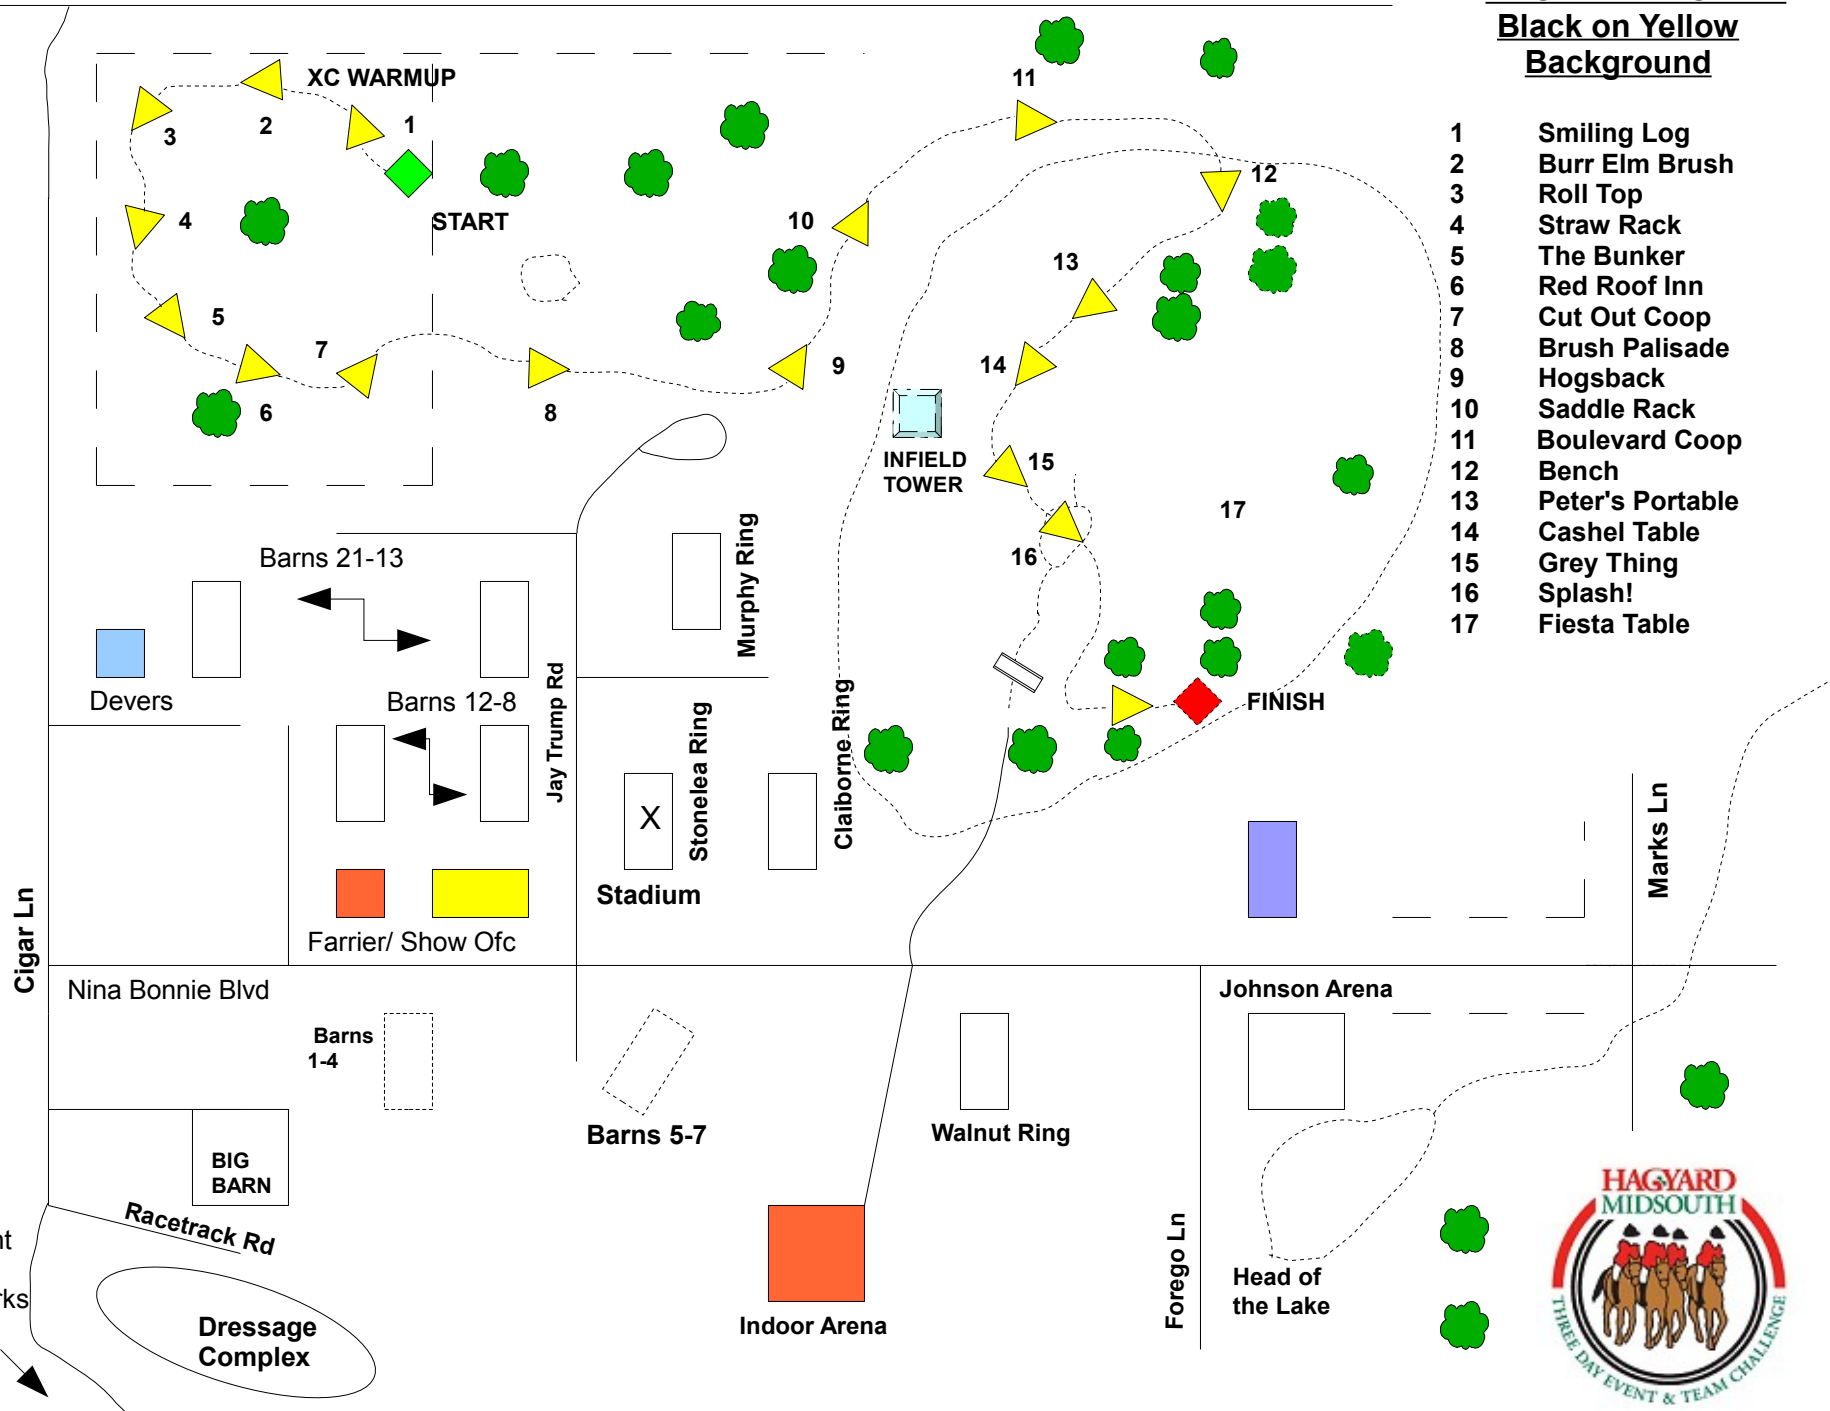

HAGYARD MIDSOUTH 3DAY & TEAM CHALLENGE HT 2009

Walnut Hall Rd

BEGINNER NOVICE

Black on Yellow
Background

- 1 Smiling Log
- 2 Burr Elm Brush
- 3 Roll Top
- 4 Straw Rack
- 5 The Bunker
- 6 Red Roof Inn
- 7 Cut Out Coop
- 8 Brush Palisade
- 9 Hogsback
- 10 Saddle Rack
- 11 Boulevard Coop
- 12 Bench
- 13 Peter's Portable
- 14 Cashel Table
- 15 Grey Thing
- 16 Splash!
- 17 Fiesta Table

KENTUCKY HORSE PARK

BEGINNER NOVICE

Black on Yellow
Background

- 1 Smiling Log
- 2 Burr Elm Brush
- 3 Roll Top
- 4 Straw Rack
- 5 The Bunker
- 6 Red Roof Inn
- 7 Cut Out Coop
- 8 Brush Palisade
- 9 Hogsback
- 10 Saddle Rack
- 11 Boulevard Coop
- 12 Bench
- 13 Peter's Portable
- 14 Cashel Table
- 15 Grey Thing
- 16 Splash!
- 17 Fiesta Table

BEGINNER NOVICE

KENTUCKY HORSE PARK