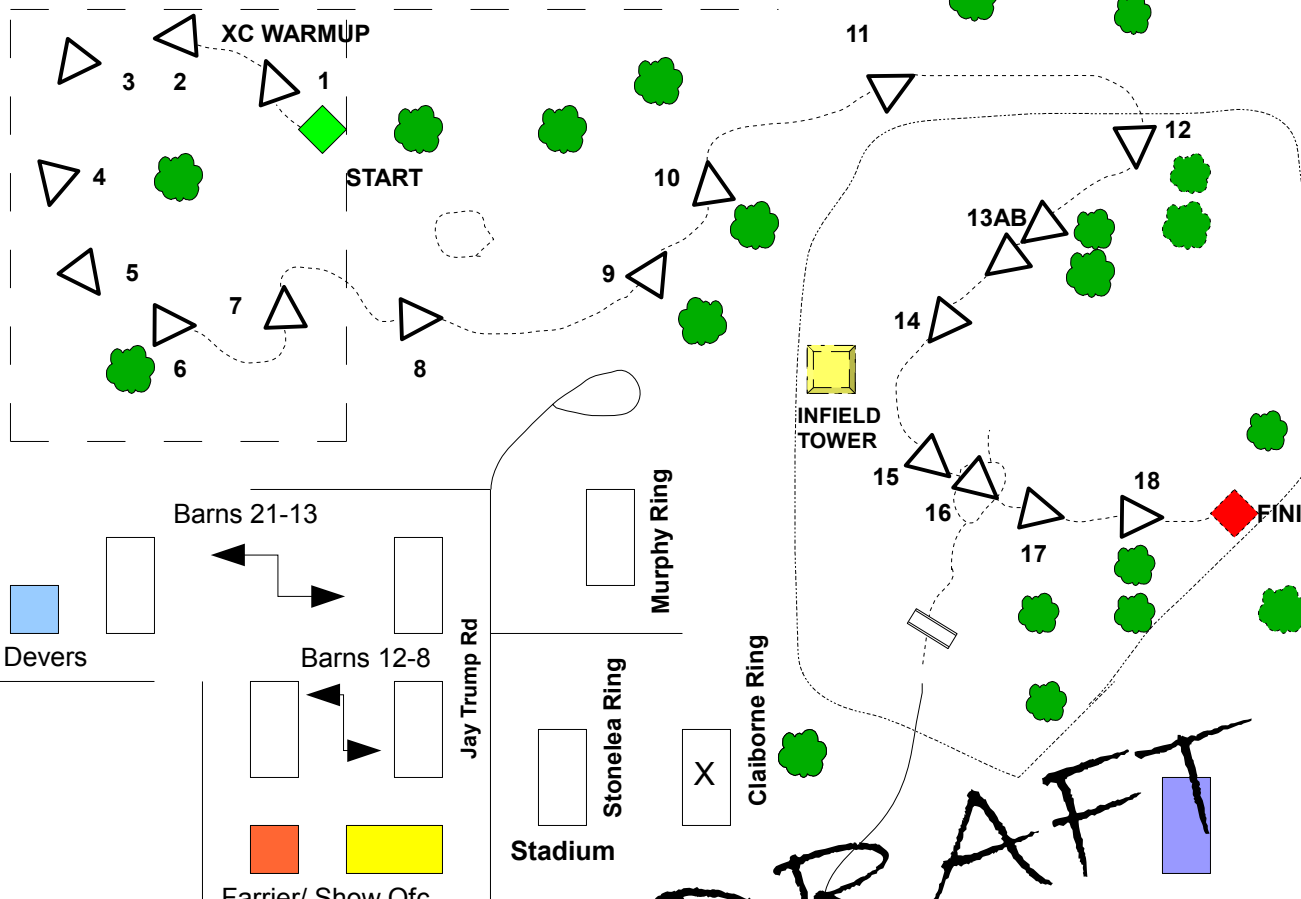

HAGYARD MIDSOUTH 3DAY & TEAM CHALLENGE HT 2009

Walnut Hall Rd

BEGINNER NOVICE

Black on Yellow
Background

- 1 Smiling Log
- 2 Burr Elm Brush
- 3 Roll Top
- 4 Straw Rack
- 5 The Bunker
- 6 Red Roof Inn
- 7 Cut Out Coop
- 8 Brush Palisade
- 9 Hogsback
- 10 Saddle Rack
- 11 Boulevard Coop
- 12 Bench
- 13 Peter's Portable
- 14 Cashel Table
- 15 Grey Thing
- 16 Splash!
- 17 Fiesta Table

KENTUCKY HORSE PARK

BEGINNER NOVICE

Black on Yellow
Background

- 1 Smiling Log
- 2 Burr Elm Brush
- 3 Roll Top
- 4 Straw Rack
- 5 The Bunker
- 6 Red Roof Inn
- 7 Cut Out Coop
- 8 Brush Palisade
- 9 Hogsback
- 10 Saddle Rack
- 11 Boulevard Coop
- 12 Bench
- 13 Peter's Portable
- 14 Cashel Table
- 15 Grey Thing
- 16 Splash!
- 17 Fiesta Table

BEGINNER NOVICE

KENTUCKY HORSE PARK