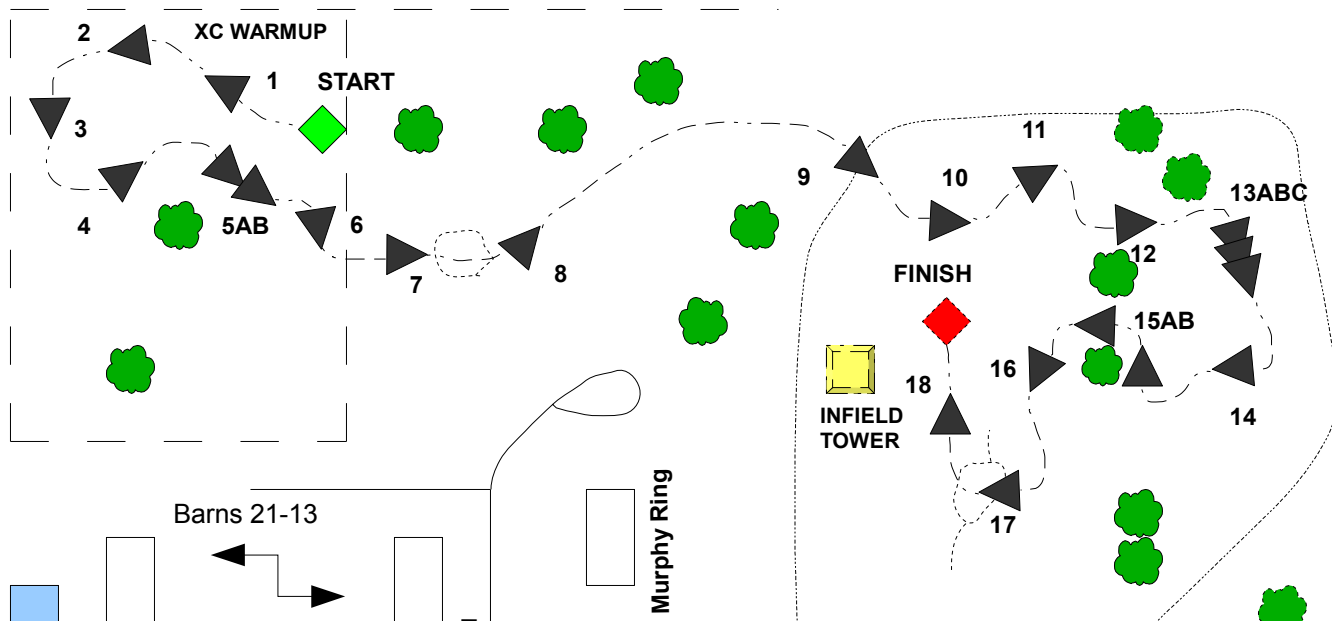

HAGYARD MIDSOUTH 3DAY & TEAM CHALLENGE HT 2008

Walnut Hall Rd

TRAINING White on Black Background

- 1 Plain Brown Coop
- 2 Burr Oak Log
- 3 Slatted Table
- 4 Saddle Rack
- 5AB Draft Horse Drop
- 6 Skinny Ramp
- 7 Up You Go
- 8 Lexington Fort
- 9 Racetrack Hedge
- 10 Punk Squirrel
- 11 Long Cabin
- 12 Uphill Climb
- 13ABC Rolltops & Ditch
- 14 Racked Barrels
- 15AB Hedge Turn
- 16 Green Stepped Table
- 17 Sagging Log
- 18 Fern Display

KENTUCKY HORSE PARK

TRAINING