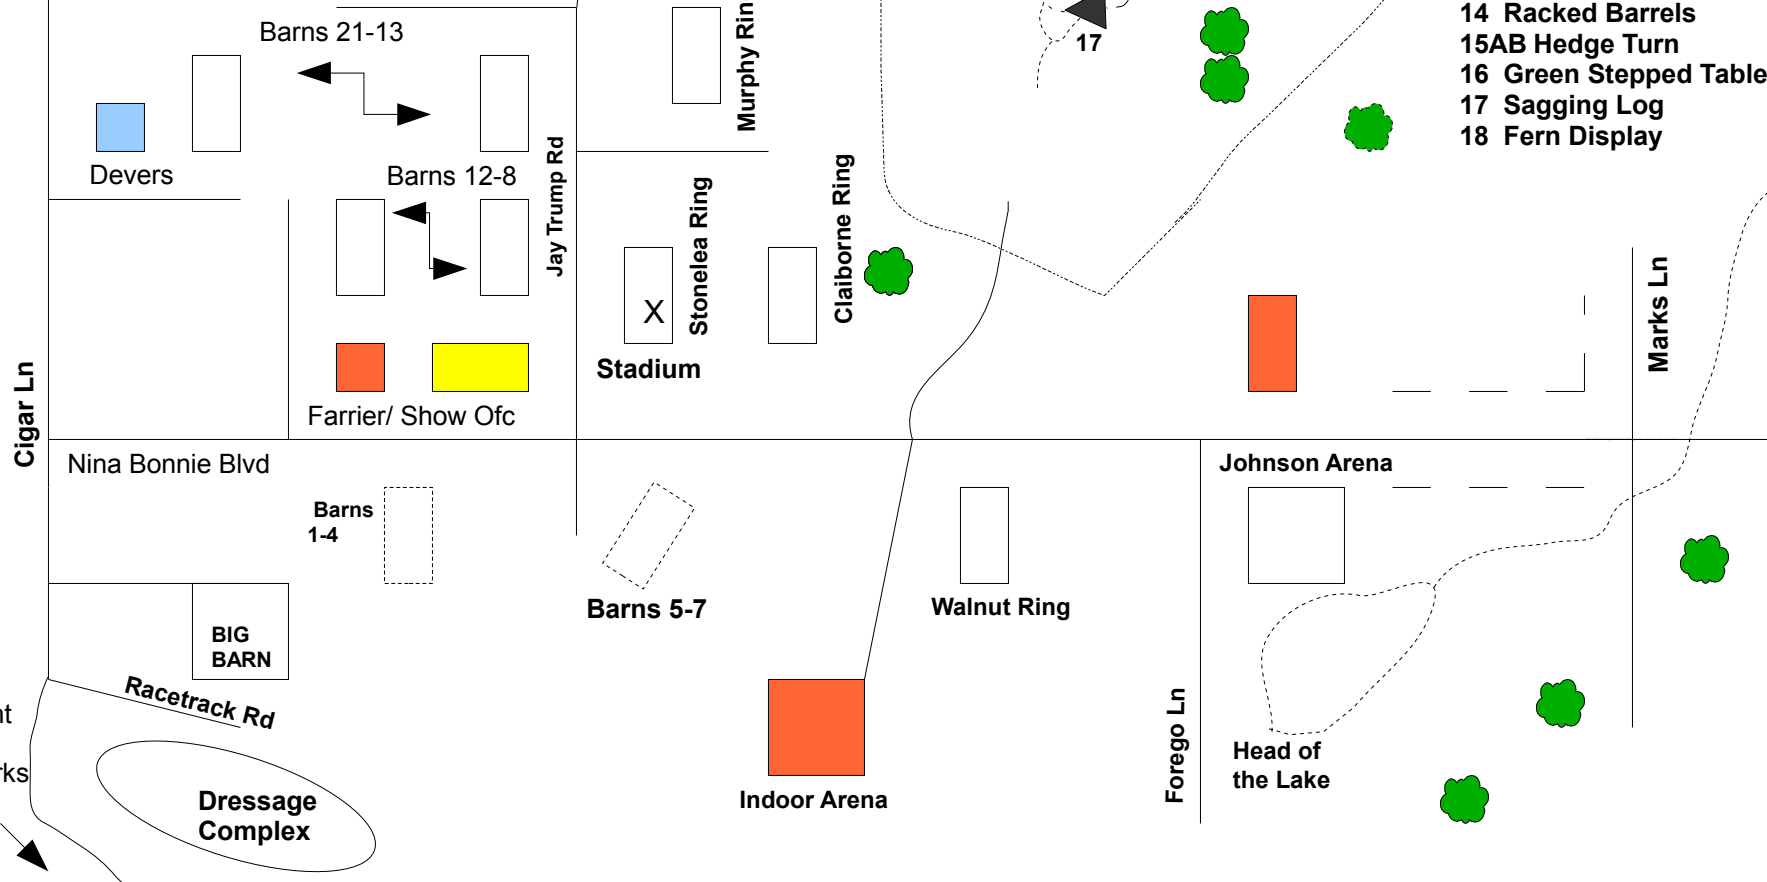

HAGYARD MIDSOUTH 3DAY & TEAM CHALLENGE HT 2008

Walnut Hall Rd

TRAINING White on Black Background

- 1 Plain Brown Coop
- 2 Burr Oak Log
- 3 Slatted Table
- 4 Saddle Rack
- 5AB Draft Horse Drop
- 6 Skinny Ramp
- 7 Up You Go
- 8 Lexington Fort
- 9 Racetrack Hedge
- 10 Punk Squirrel
- 11 Long Cabin
- 12 Uphill Climb
- 13ABC Rolltops & Ditch
- 14 Racked Barrels
- 15AB Hedge Turn
- 16 Green Stepped Table
- 17 Sagging Log
- 18 Fern Display