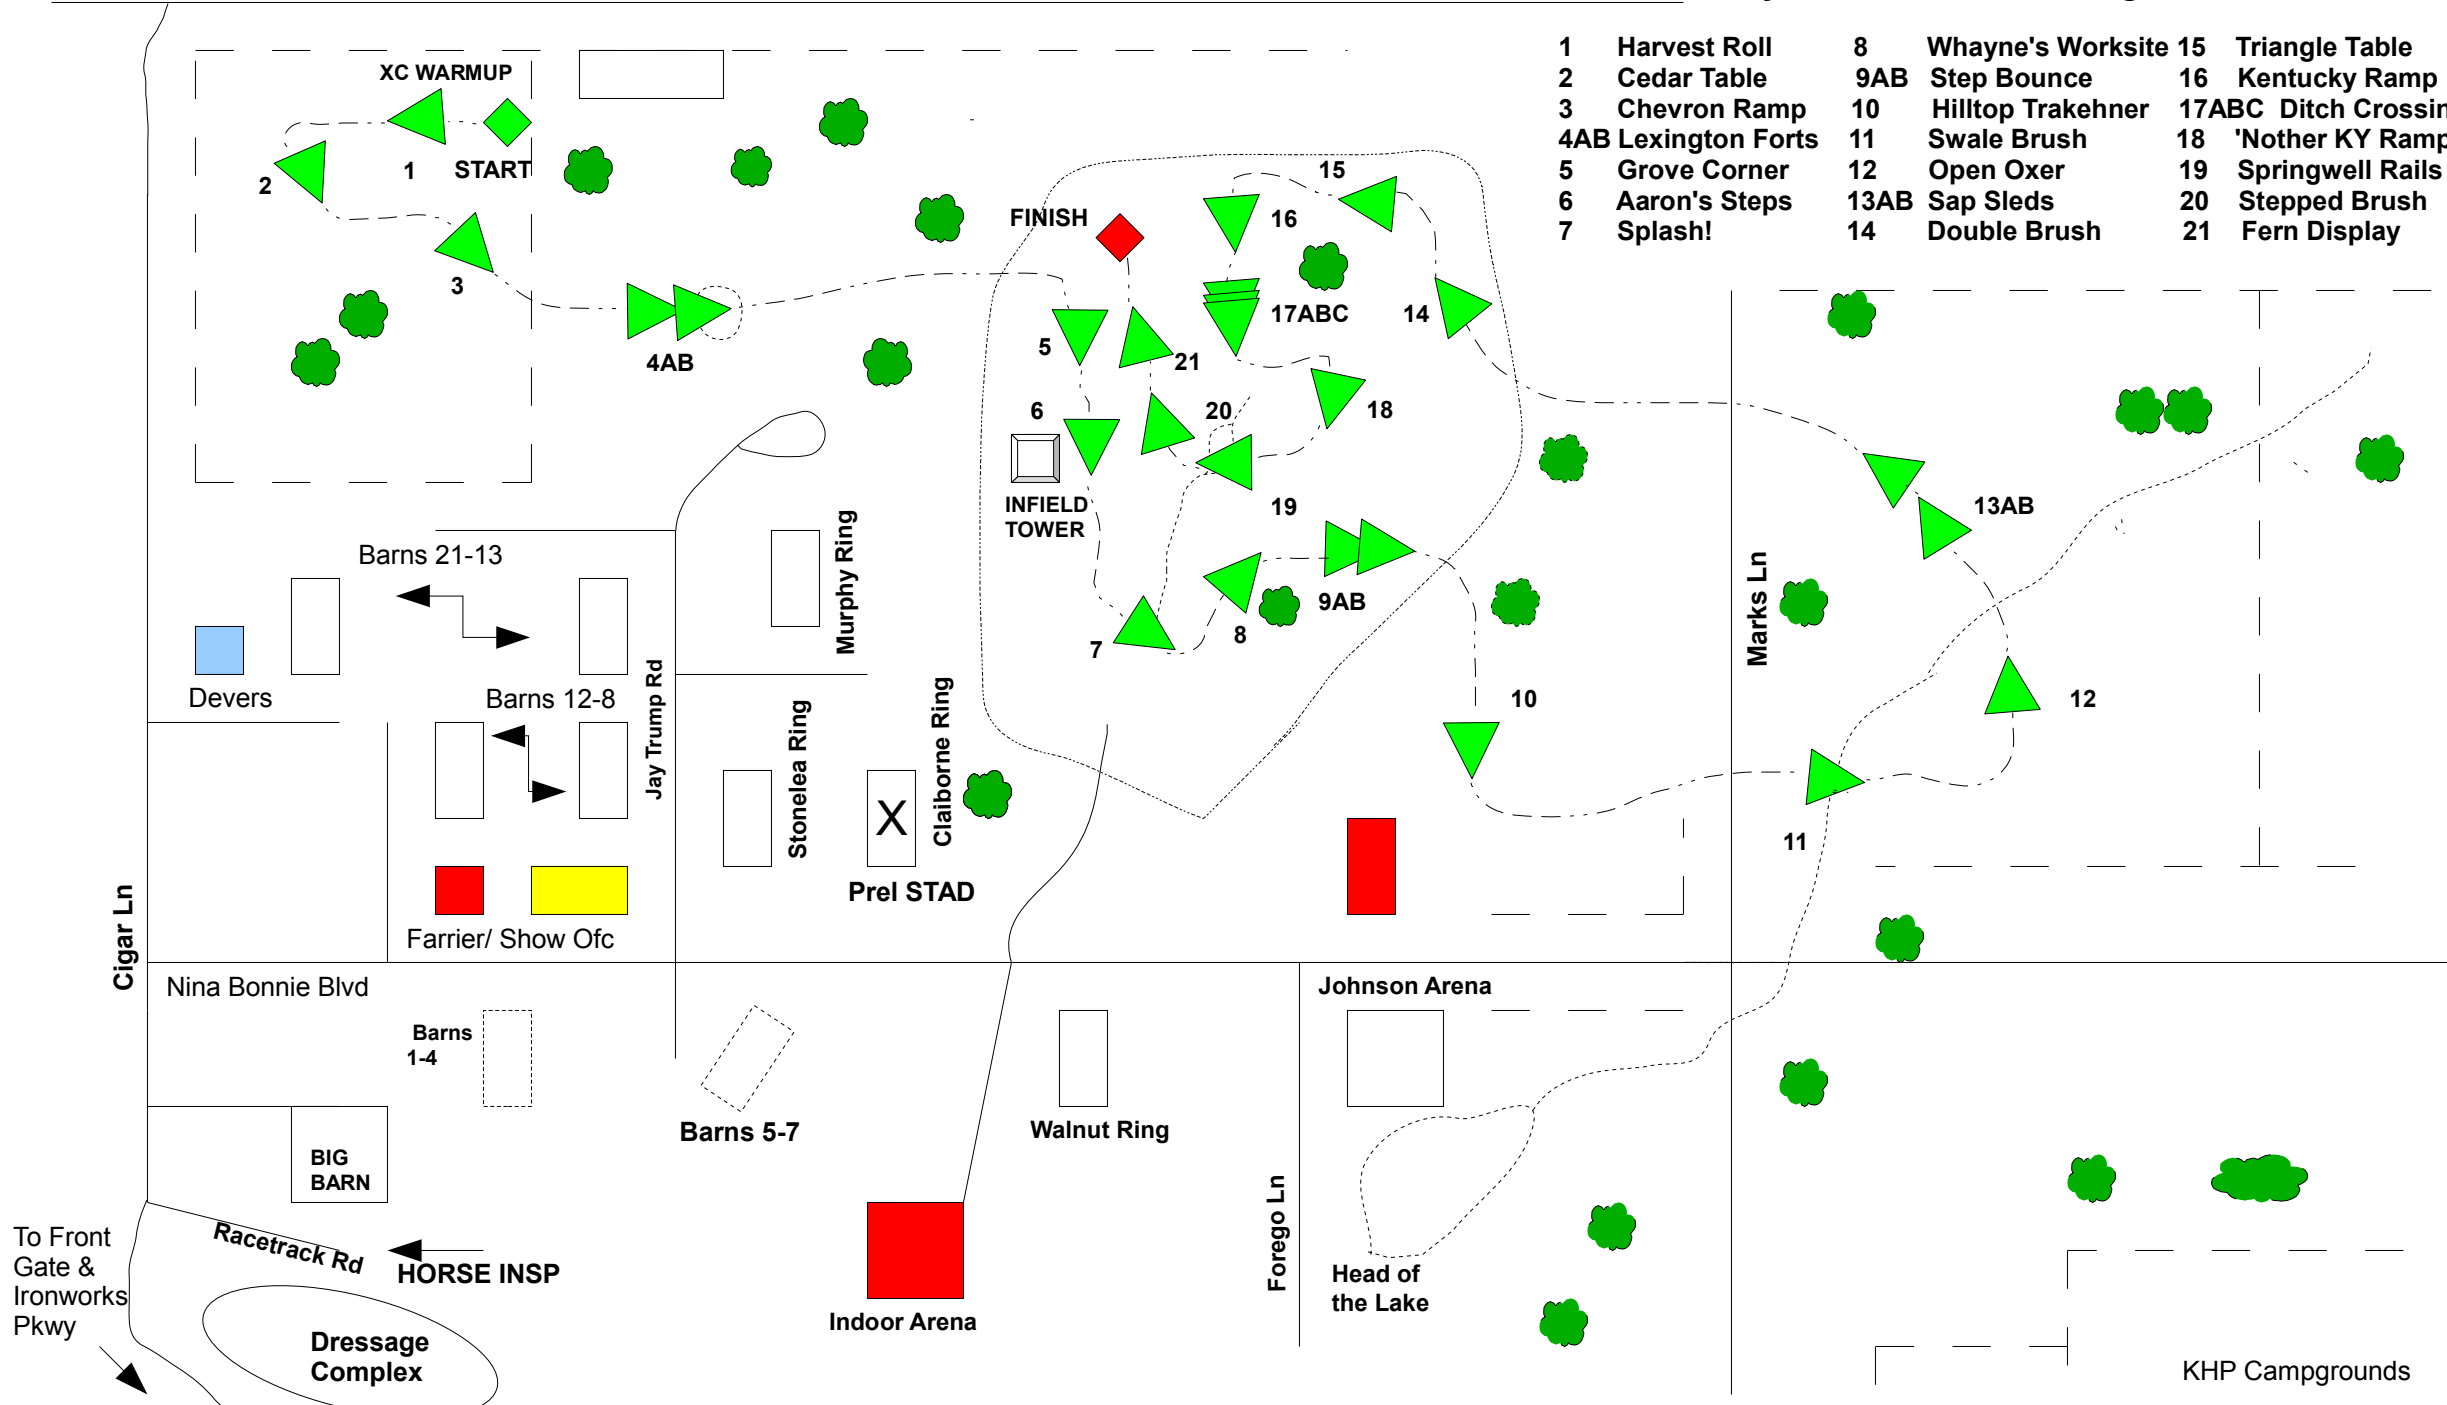

HAGYARD MIDSOUTH 3DAY & TEAM CHALLENGE HT 2008

Walnut Hall Rd

Preliminary White on Green Background without Stars

- | | | |
|---------------------|----------------------|----------------------|
| 1 Harvest Roll | 8 Wayne's Worksite | 15 Triangle Table |
| 2 Cedar Table | 9AB Step Bounce | 16 Kentucky Ramp |
| 3 Chevron Ramp | 10 Hilltop Trakehner | 17ABC Ditch Crossing |
| 4AB Lexington Forts | 11 Swale Brush | 18 'Nother KY Ramp |
| 5 Grove Corner | 12 Open Oxe | 19 Springwell Rails |
| 6 Aaron's Steps | 13AB Sap Sleds | 20 Stepped Brush |
| 7 Splash! | 14 Double Brush | 21 Fern Display |

Preliminary

KENTUCKY HORSE PARK