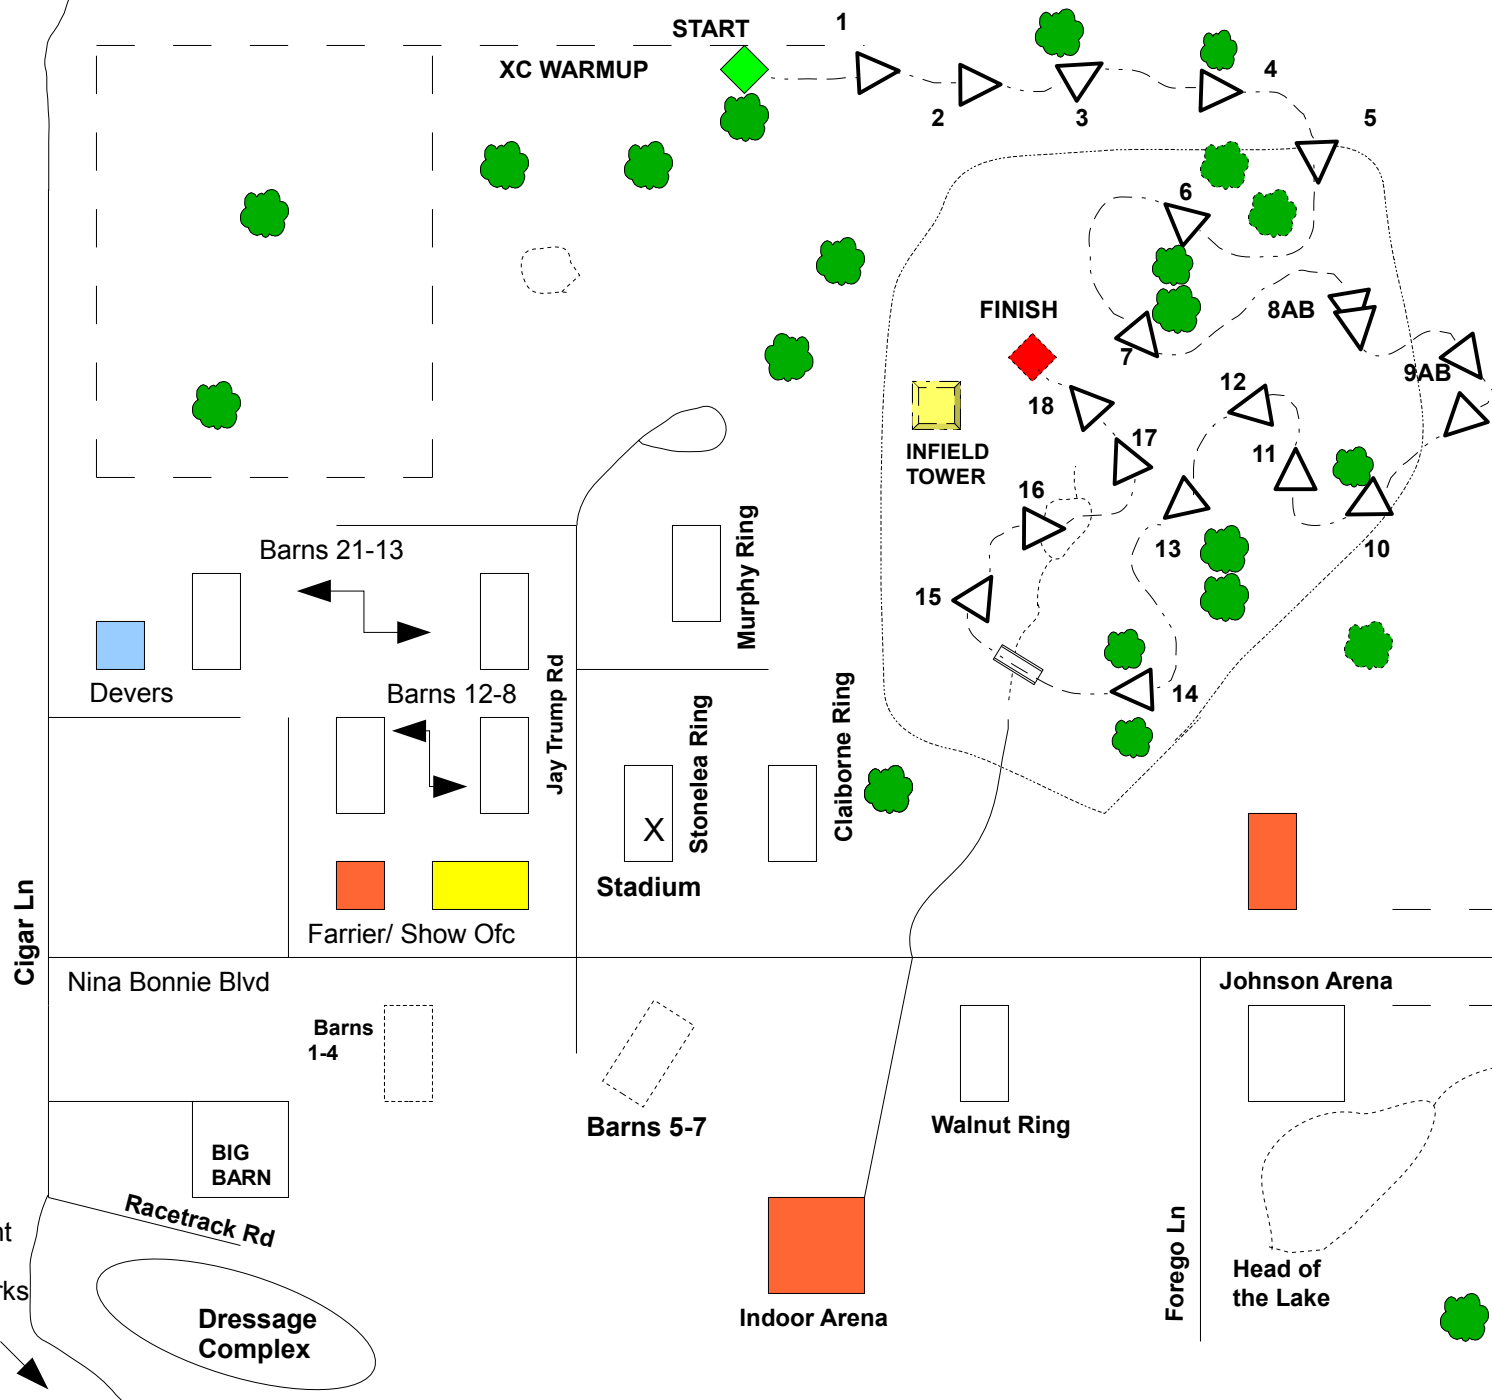

# HAGYARD MIDSOUTH 3DAY & TEAM CHALLENGE HT 2008

Walnut Hall Rd

## NOVICE Black on White Background

- 1 Plain Brown Coop
- 2 Saddle Rack
- 3 Fallen Log
- 4 Hartwell Table
- 5 Racetrack Brush
- 6 Simple Rails
- 7 Straw Rack
- 8AB Rolltop & Ditch
- 9AB Turning Forts
- 10 Hidden Gap
- 11 Fall Flowers
- 12 Step Down
- 13 Fiesta Table
- 14 Walnut Drop
- 15 Cutout Coop
- 16 Springwell Water
- 17 Cabin
- 18 Beale's Bench

KENTUCKY HORSE PARK

NOVICE