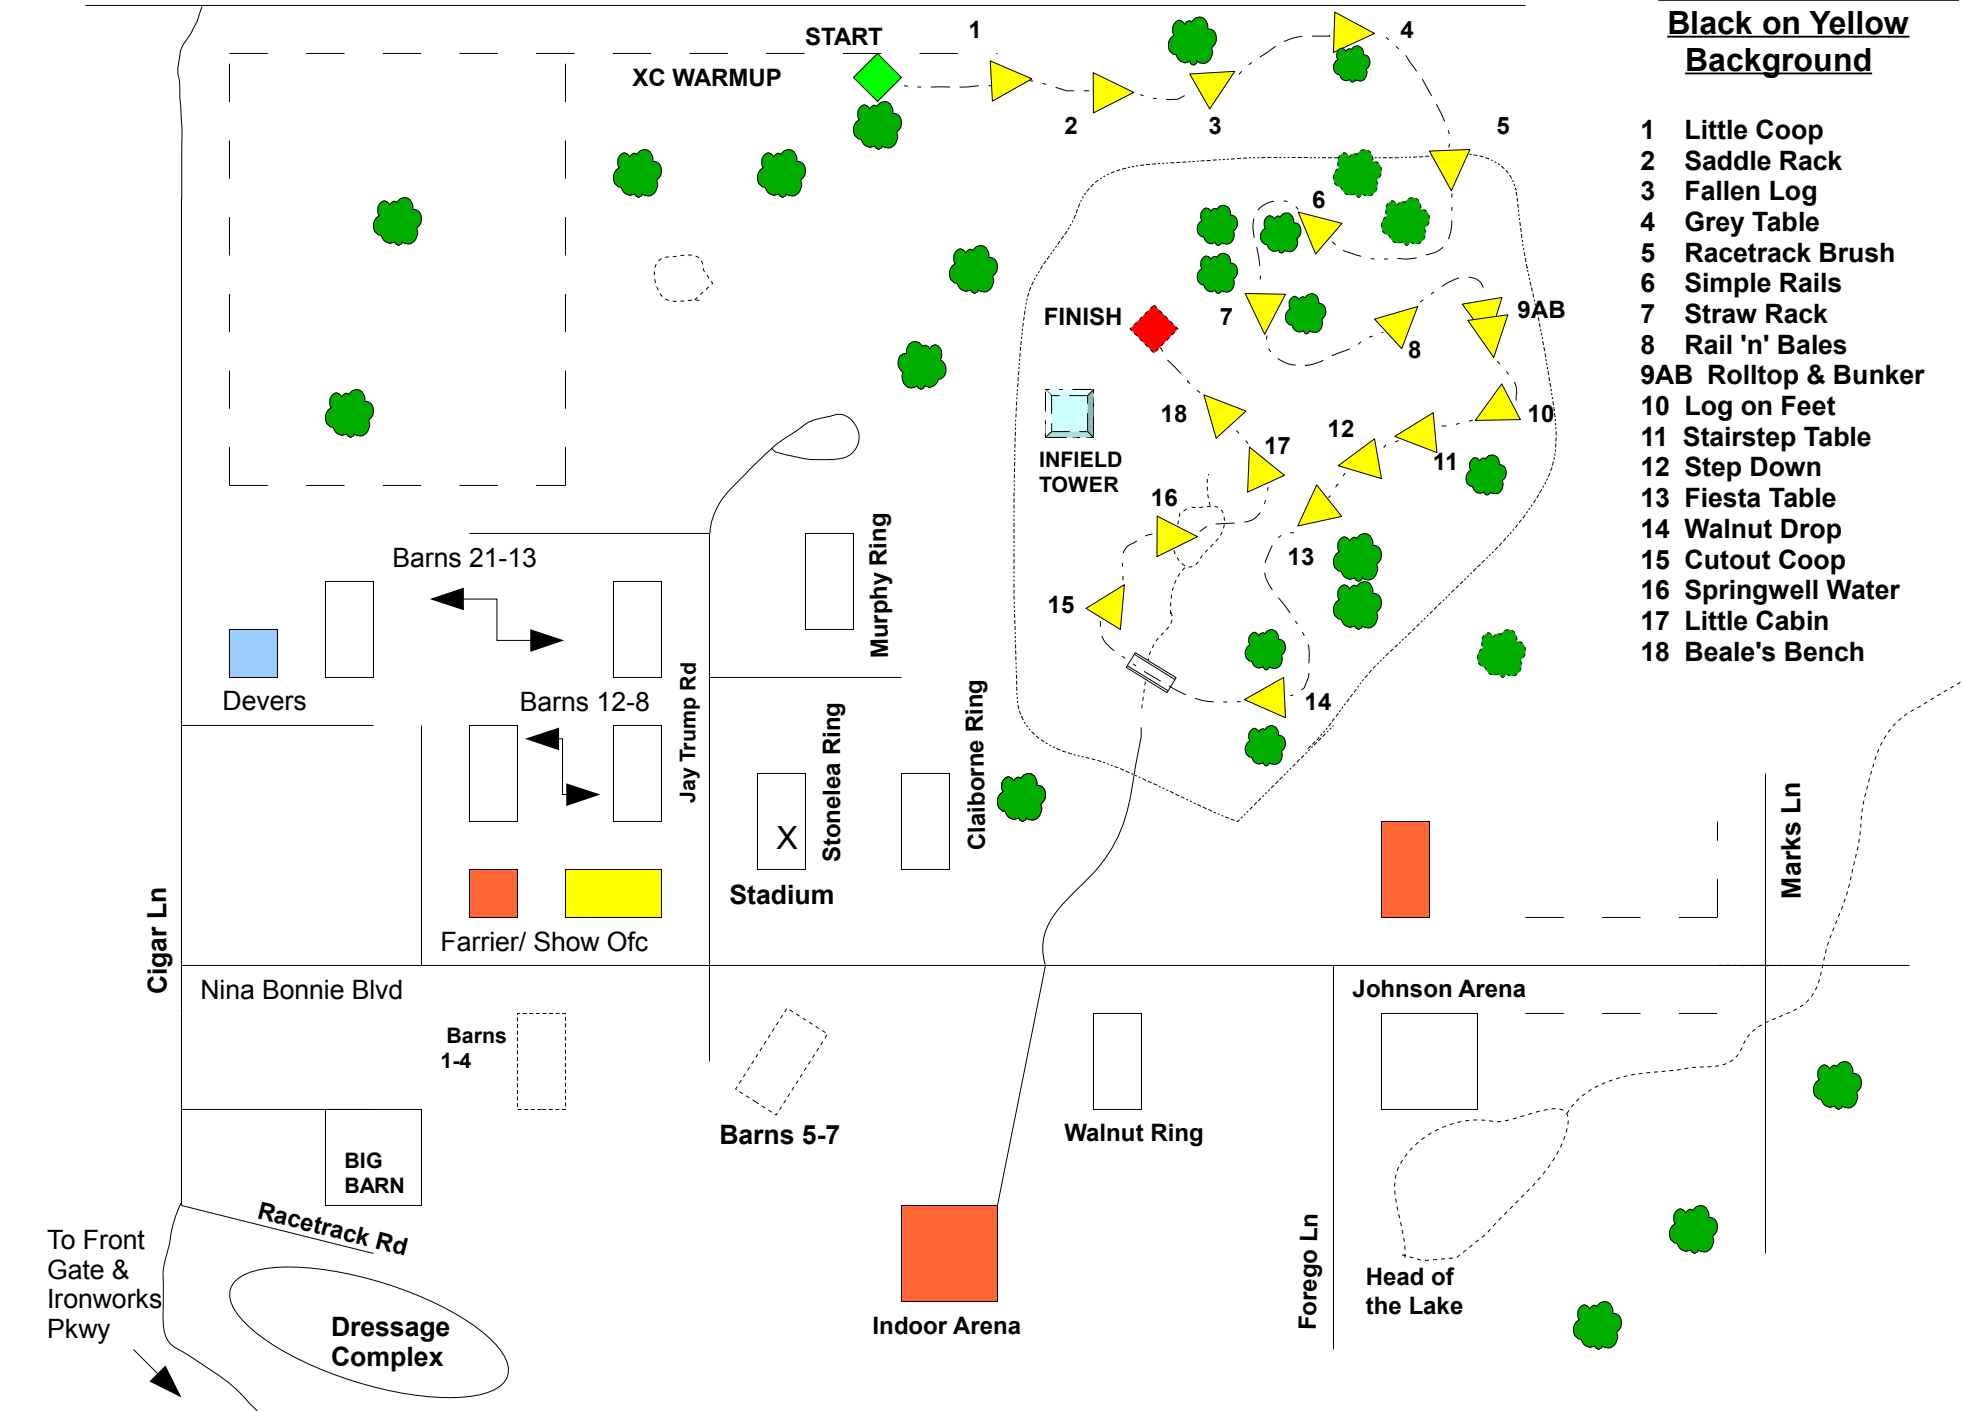

HAGYARD MIDSOUTH 3DAY & TEAM CHALLENGE HT 2008

Walnut Hall Rd

BEGINNER NOVICE

Black on Yellow
Background

- 1 Little Coop
- 2 Saddle Rack
- 3 Fallen Log
- 4 Grey Table
- 5 Racetrack Brush
- 6 Simple Rails
- 7 Straw Rack
- 8 Rail 'n' Bales
- 9AB Rolltop & Bunker
- 10 Log on Feet
- 11 Stairstep Table
- 12 Step Down
- 13 Fiesta Table
- 14 Walnut Drop
- 15 Cutout Coop
- 16 Springwell Water
- 17 Little Cabin
- 18 Beale's Bench

BEGINNER NOVICE

KENTUCKY HORSE PARK