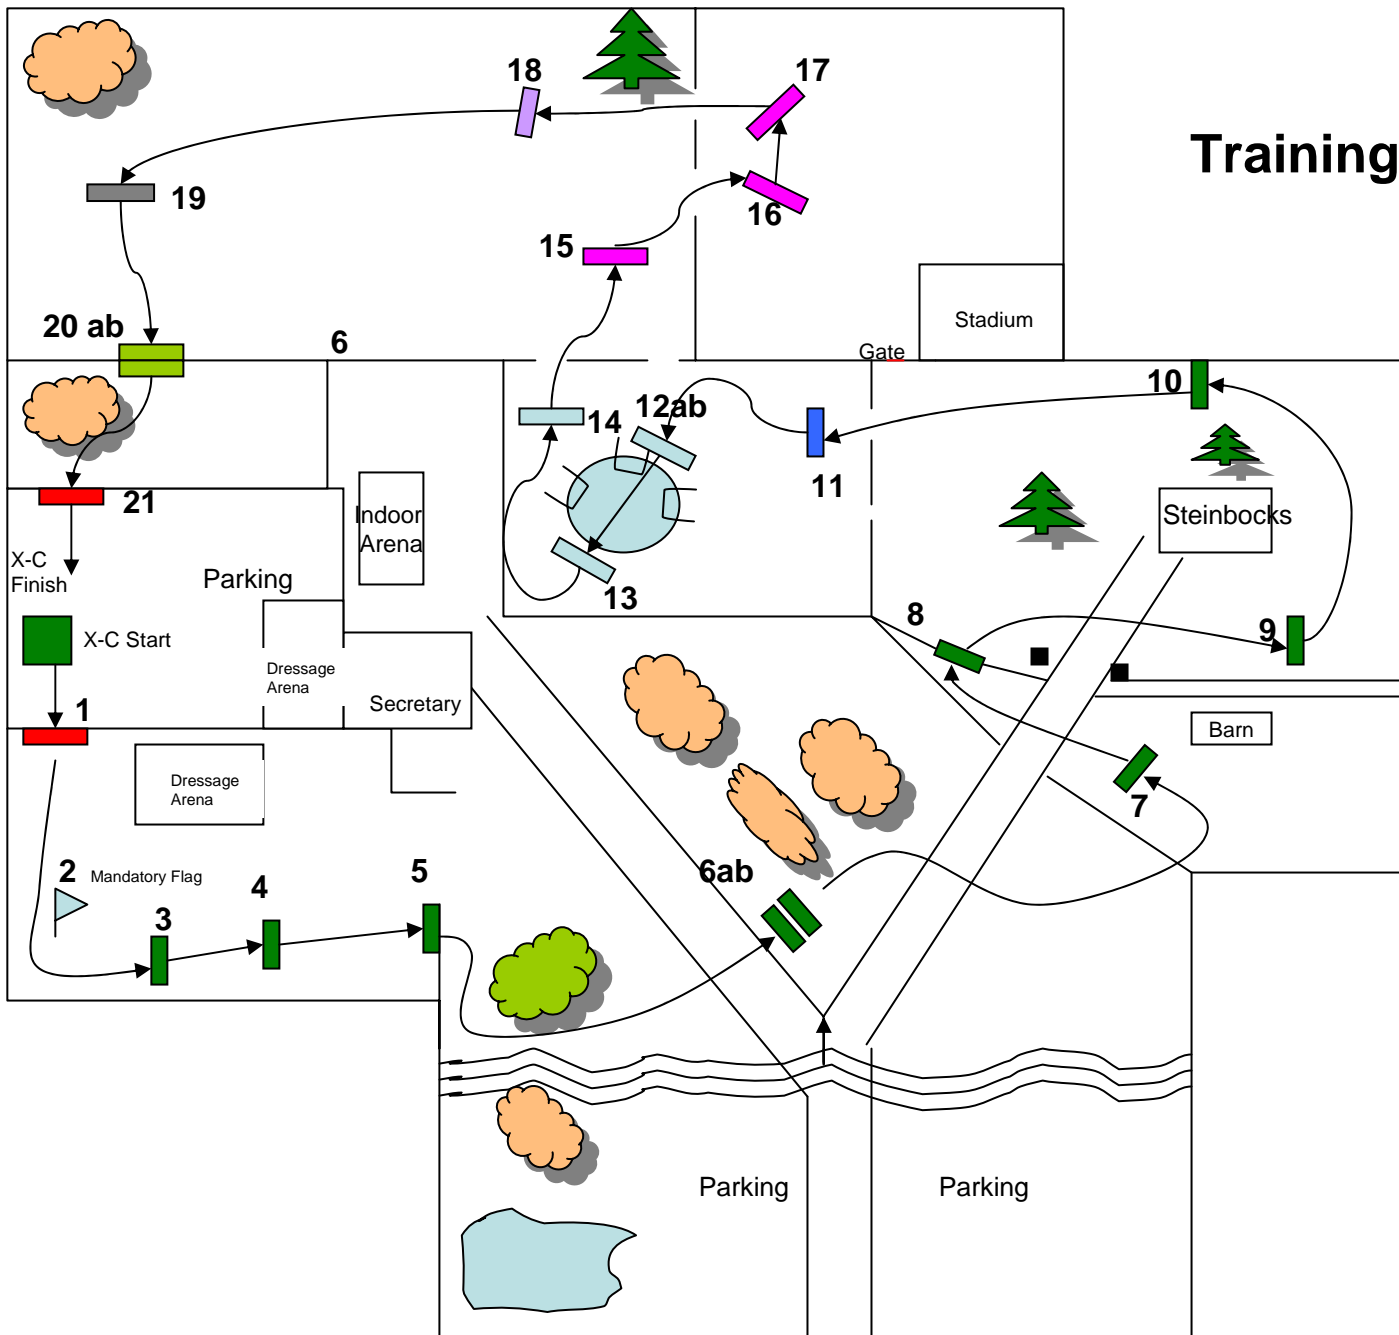

Spring Run HT
Jun 13-14, 2009

Training

1. White Brush
2. Mandatory Flag
3. Brush
4. Bench
5. Ramp
- 6ab. Coffin
7. Ditch Illusions
8. Steinbach's Gate
9. Hay Rolls
10. Table
11. Picture Frame
- 12ab. Water
13. Log Cabin
14. Hanging Log
15. Helsinki
16. Bear Log
17. Big Log
18. Sharks Tooth
19. Bank
- 20ab Ditch & Barrels
21. The "W"