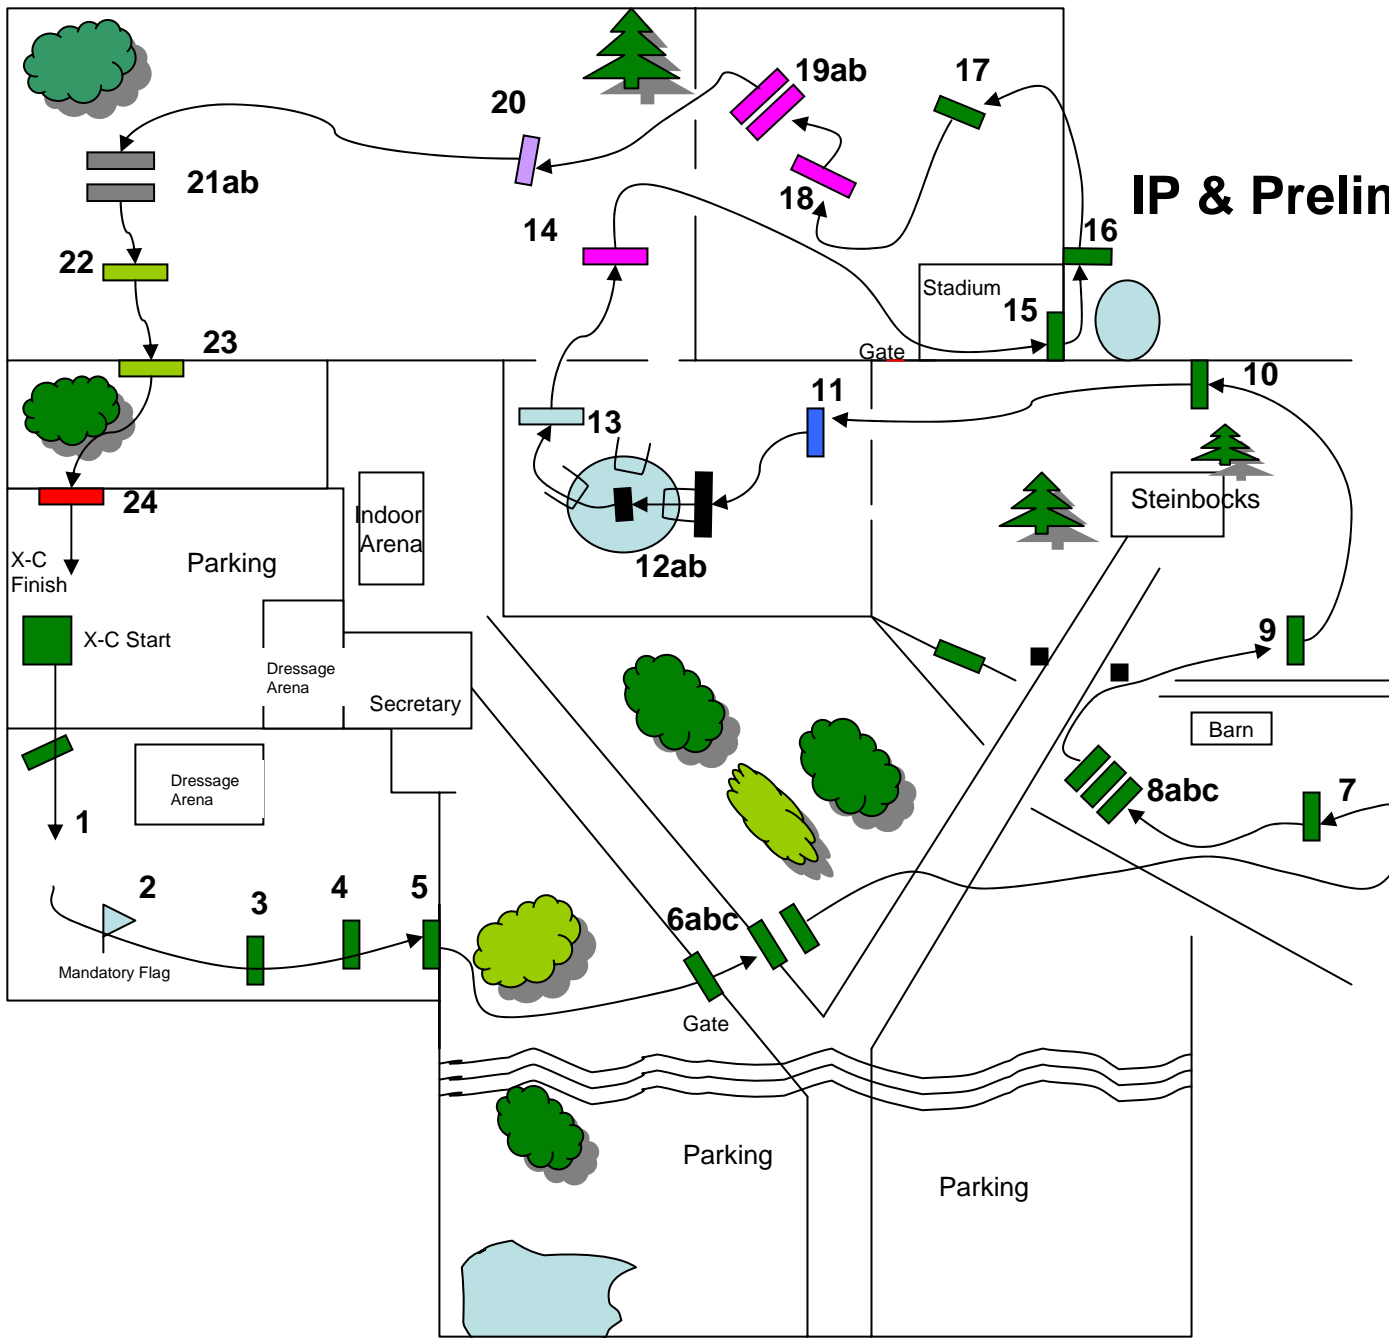

IP & Preliminary

Spring Run HT
Jun 13-14, 2009

- 1 Table Top
- 2 Mandatory Flag
- 3 Brush
- 4 Bench
- 5 Table
- 6abc. Dbl Brush & Ditch
- 7. Hill Top Rails
- 8abc. Ditch Illusions
- 9. Mighty Ramp
- 10. Table
- 11. Picture Frame
- 12ab Water
- 13. Hanging Log
- 14. Bounce/Corner
- 15. Lonely Logs
- 16. Lake Gate
- 17. Oxer *Massier*
- 18 Bear Log
- 19 A/B Big Log/ Chevron
- 20 Shark's Tooth
- 21ab Bank
- 22 Home Stretch
- 23 Ditch & Wall
- 24 Rooftop