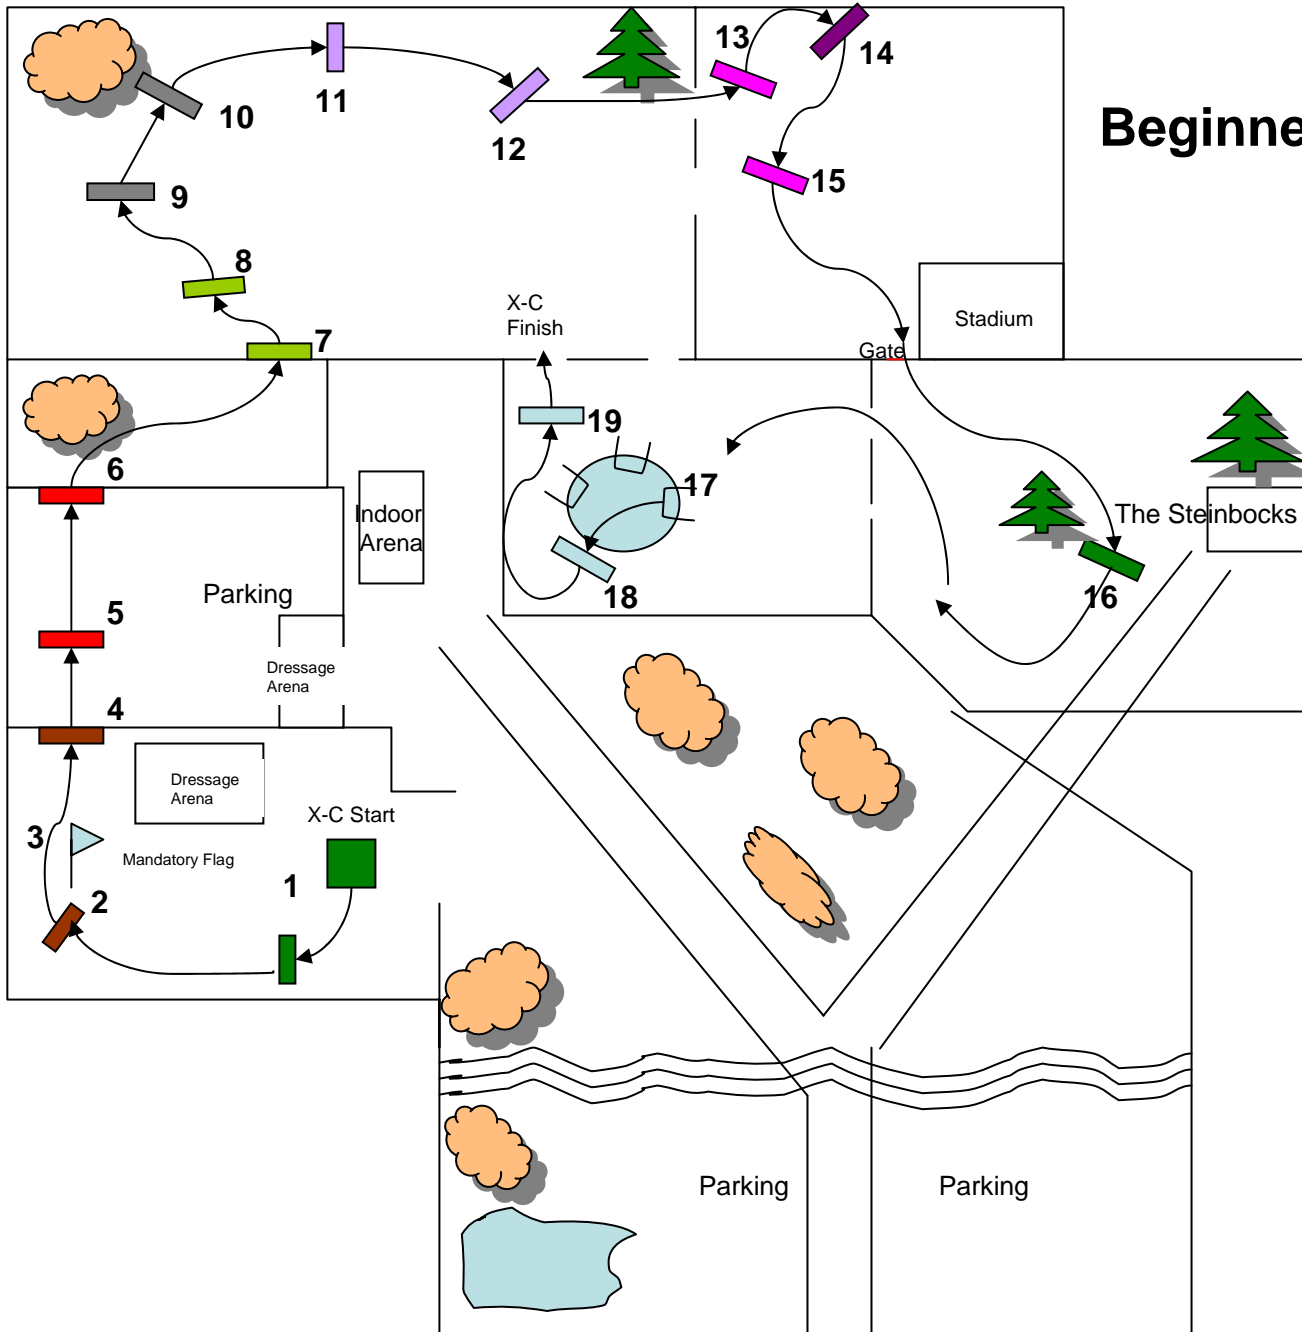

Beginner Novice

Spring Run HT
Jun 13-14, 2009

1. Bench
2. Brush Wagon Wheel
3. Mandatory Flag
4. Brush
5. Bumble Bee Brush
6. Baby Roof Top
7. Coop
8. Barrels
9. Log Pile
10. Log & Brush
11. Railroad Magic
12. Ice Storm Log
13. Horse Shoe Ramp
14. Baby Bench
15. Bear Log
16. Railroad Ramp
17. Water (flags at waters' edge)
18. Log Cabin
19. Hanging Log