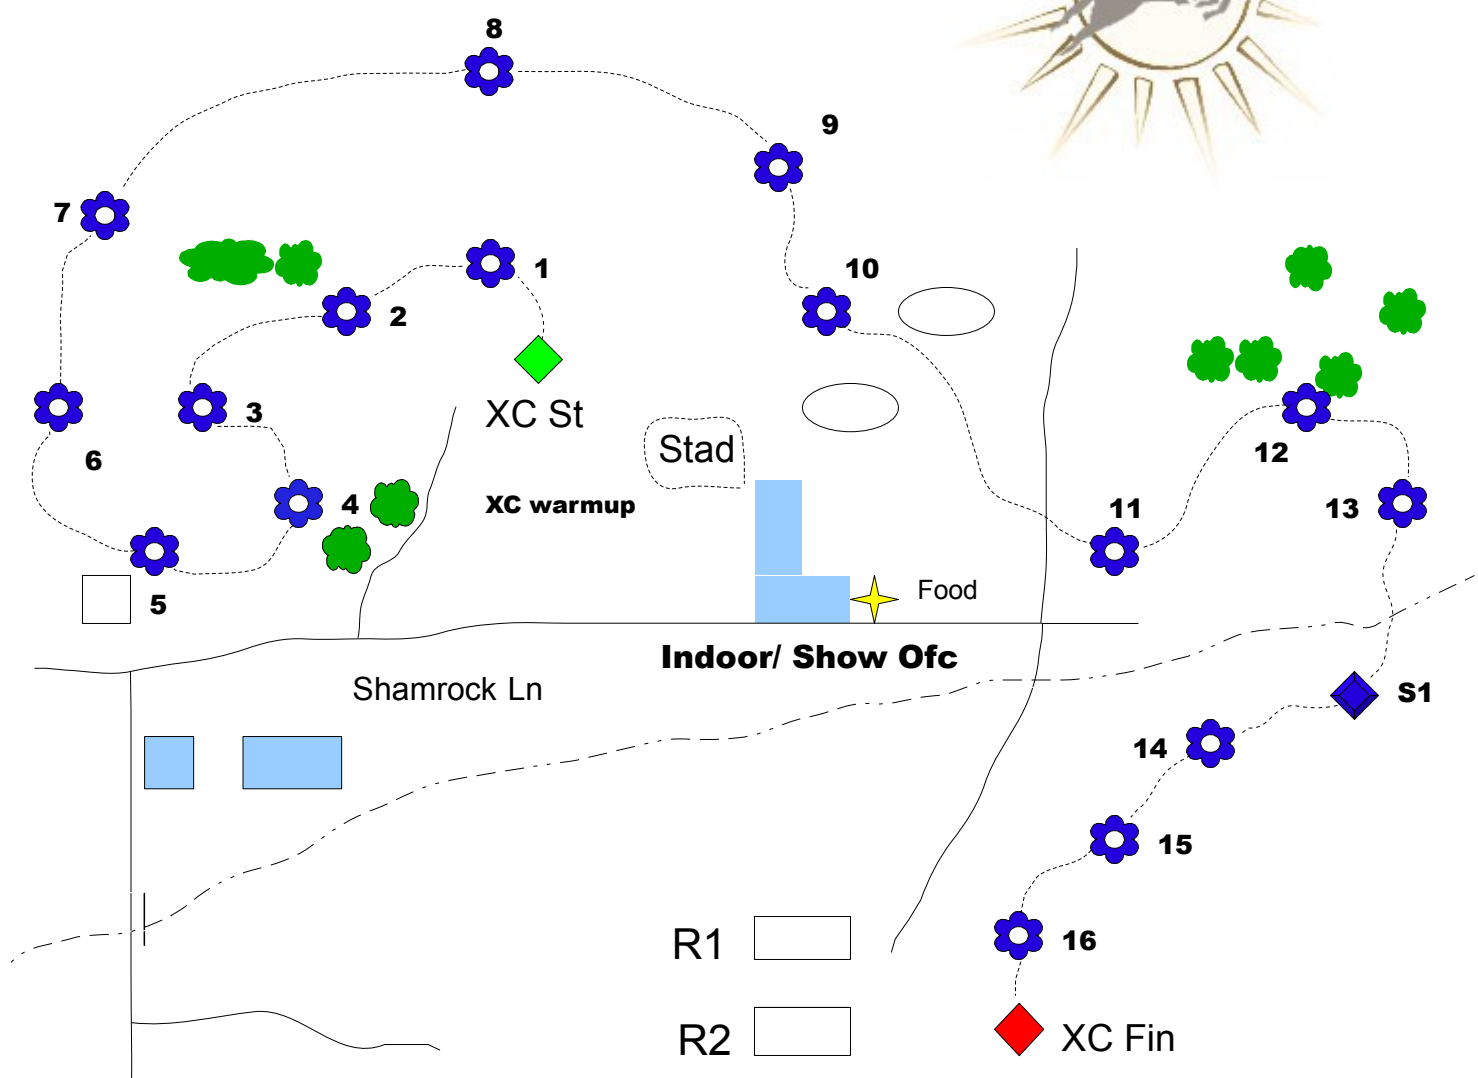

Summer Sizzle 2007 Starter XC

Masterson Station Park

Starter XC (White numbers on Blue Background)

1. Get Going Log
2. Hunter Box
3. Long Log
4. Hedgeside Rails
5. Baby Steps
6. Another Hedgeside Rails
7. Straw Bales
8. Hilltopper Log
9. Post & Rails
10. Arena Bales
11. Roadside Barrier
12. Shady Log
13. Brush Box
- S1. Mandatory Water Crossing
14. Bank Down
15. Box
16. Last Log

1900m course
(Not timed)

Ruffian Way
to Hwy 421