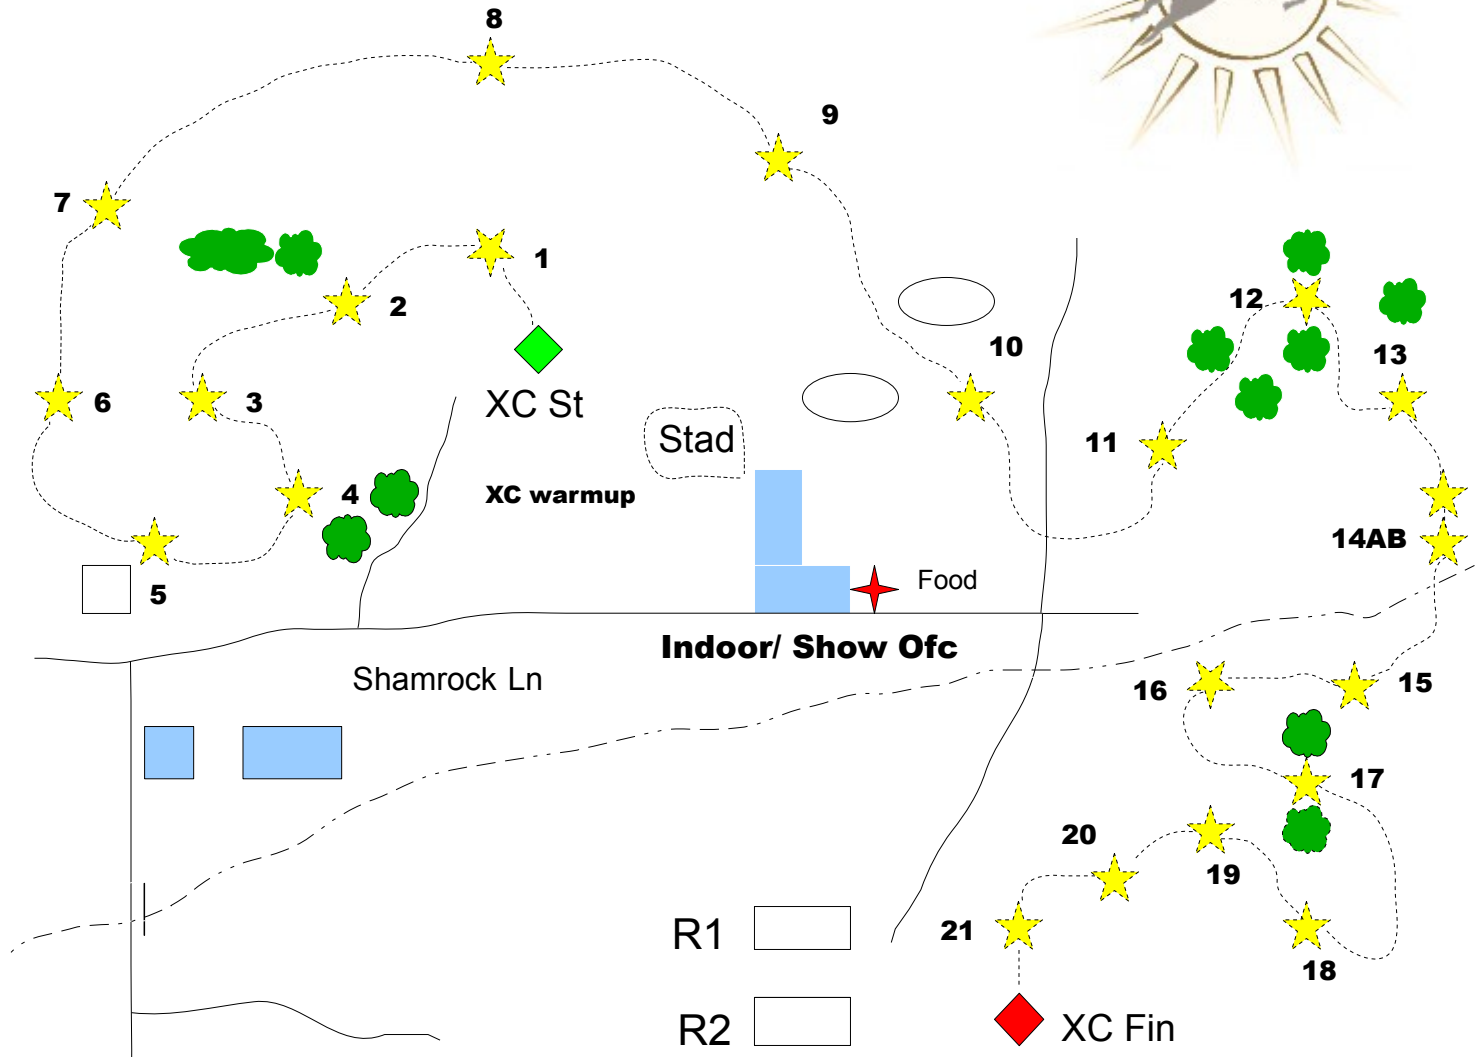

# Summer Sizzle 2007 Novice XC

Masterson Station Park

## Novice XC (Black numbers on White Background)

- |                    |                     |
|--------------------|---------------------|
| 1. Ramped Rails    | 17. Pile of Logs    |
| 2. Hunter Box      | 18. Flower Box      |
| 3. Big Wigg Log    | 19. Bank Down       |
| 4. Hedge           | 20. Ramp            |
| 5. Barrel Rack     | 21. Spring Bay Barn |
| 6. Another Hedge   |                     |
| 7. Straw Rail      |                     |
| 8. Hilltopper Coop |                     |
| 9. Long Rails      |                     |
| 10. Arena Oxe      |                     |
| 11. Rolled Ramp    |                     |
| 12. Shady Log      |                     |
| 13. Big Log        |                     |
| 14AB. Brushes      |                     |
| 15. Water          |                     |
| 16. Black Coop     |                     |

Approx length  
2100m @ 350 mpm

Ruffian Way  
to Hwy 421