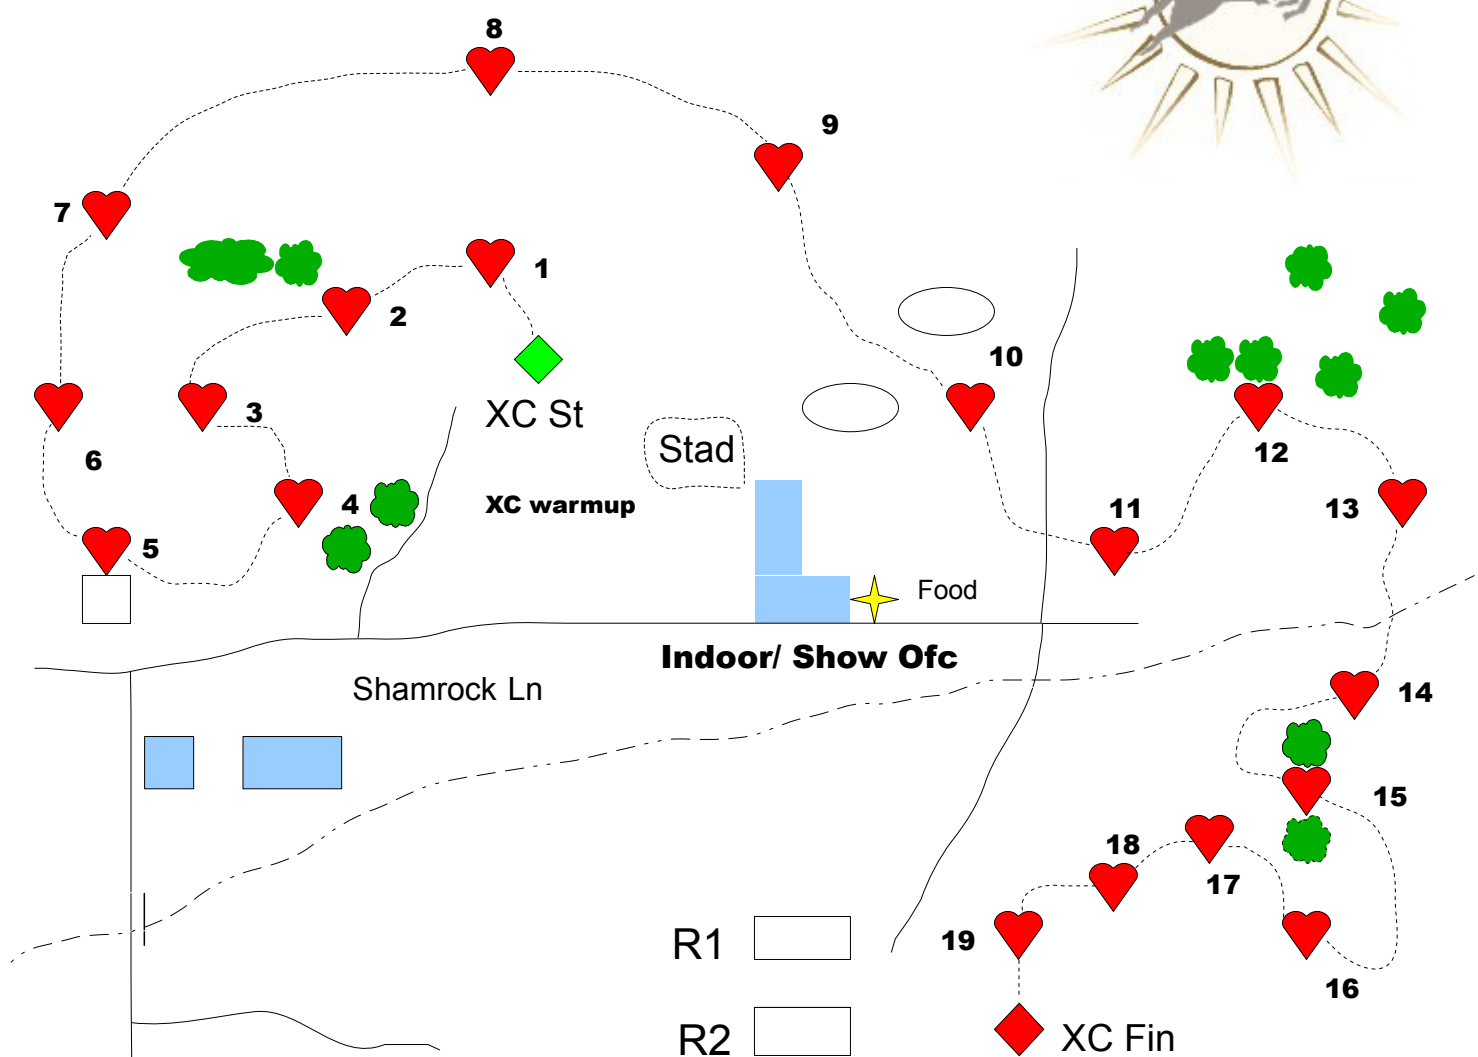

Summer Sizzle 2007 Beginner Novice XC

Masterson Station Park

Beg Novice XC (White numbers on Red Background)

- | | |
|---------------|---------------------|
| 1. Barrels | 17. Bank Down |
| 2. Hunter Box | 18. Ramp |
| 3. Long Log | 19. Spring Bay Barn |

- 4. Hedge
- 5. Barrel Rack
- 6. Another Hedge
- 7. Straw Rack
- 8. Gray Coop
- 9. Long Rails
- 10. Arena Rails
- 11. Roadside Barrier
- 12. Log
- 13. Brush Box
- 14. Water
- 15. Log Pile
- 16. Flower Box

Approx length
2000m @ 300 mpm

Ruffian Way
to Hwy 421