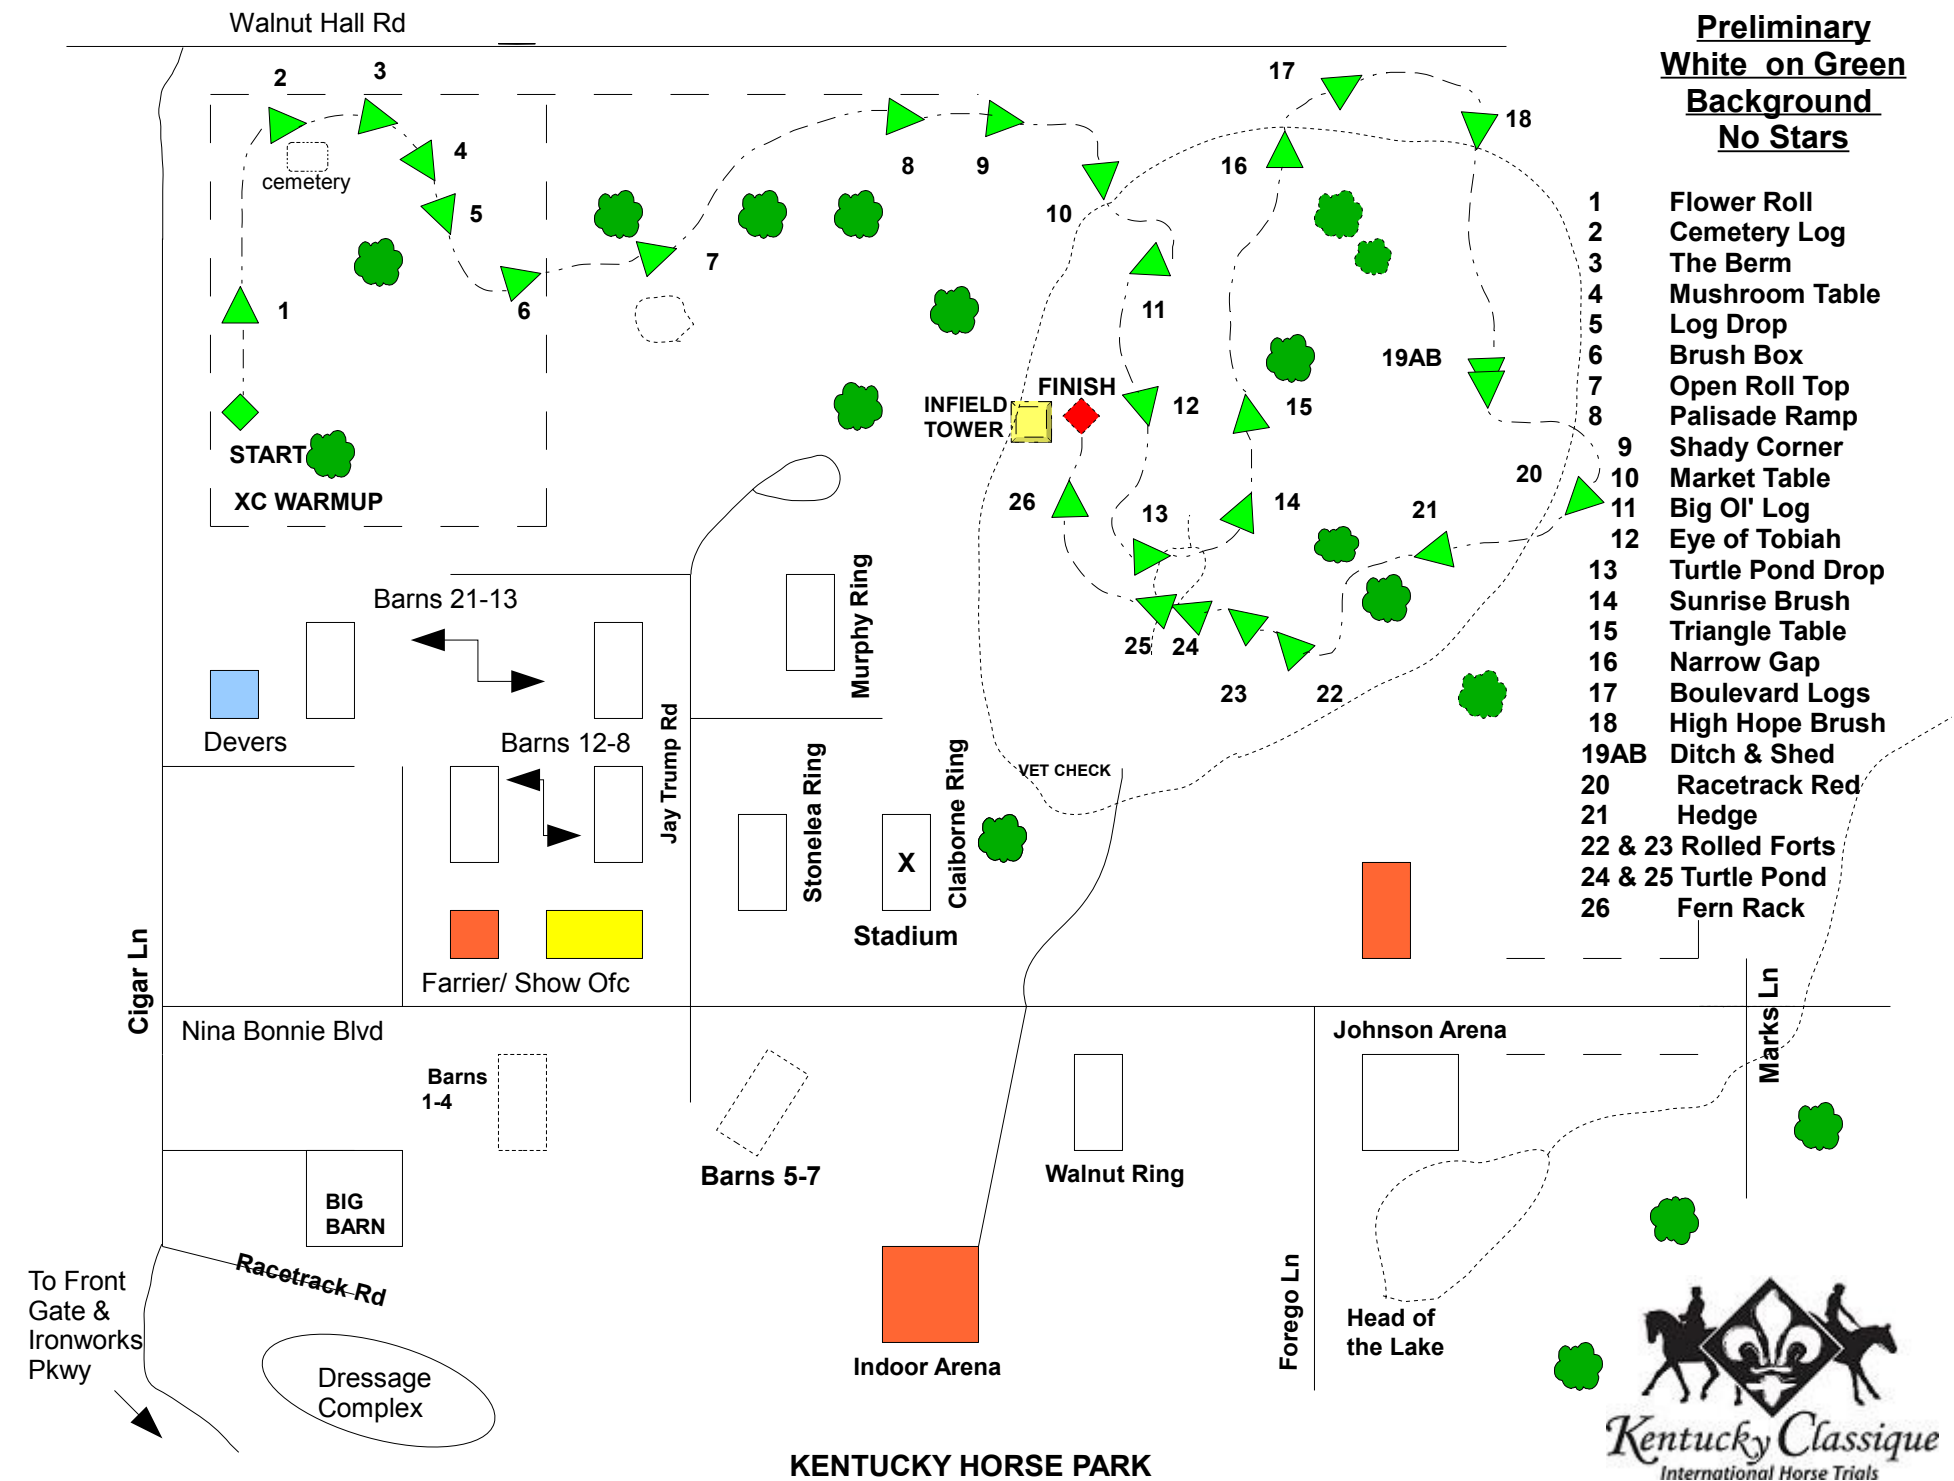

KENTUCKY CLASSIQUE INTERNATIONAL HT 2009

Preliminary
White on Green
Background
No Stars

- 1 Flower Roll
- 2 Cemetery Log
- 3 The Berm
- 4 Mushroom Table
- 5 Log Drop
- 6 Brush Box
- 7 Open Roll Top
- 8 Palisade Ramp
- 9 Shady Corner
- 10 Market Table
- 11 Big Ol' Log
- 12 Eye of Tobiah
- 13 Turtle Pond Drop
- 14 Sunrise Brush
- 15 Triangle Table
- 16 Narrow Gap
- 17 Boulevard Logs
- 18 High Hope Brush
- 19AB Ditch & Shed
- 20 Racetrack Red
- 21 Hedge
- 22 & 23 Rolled Forts
- 24 & 25 Turtle Pond
- 26 Fern Rack

Preliminary