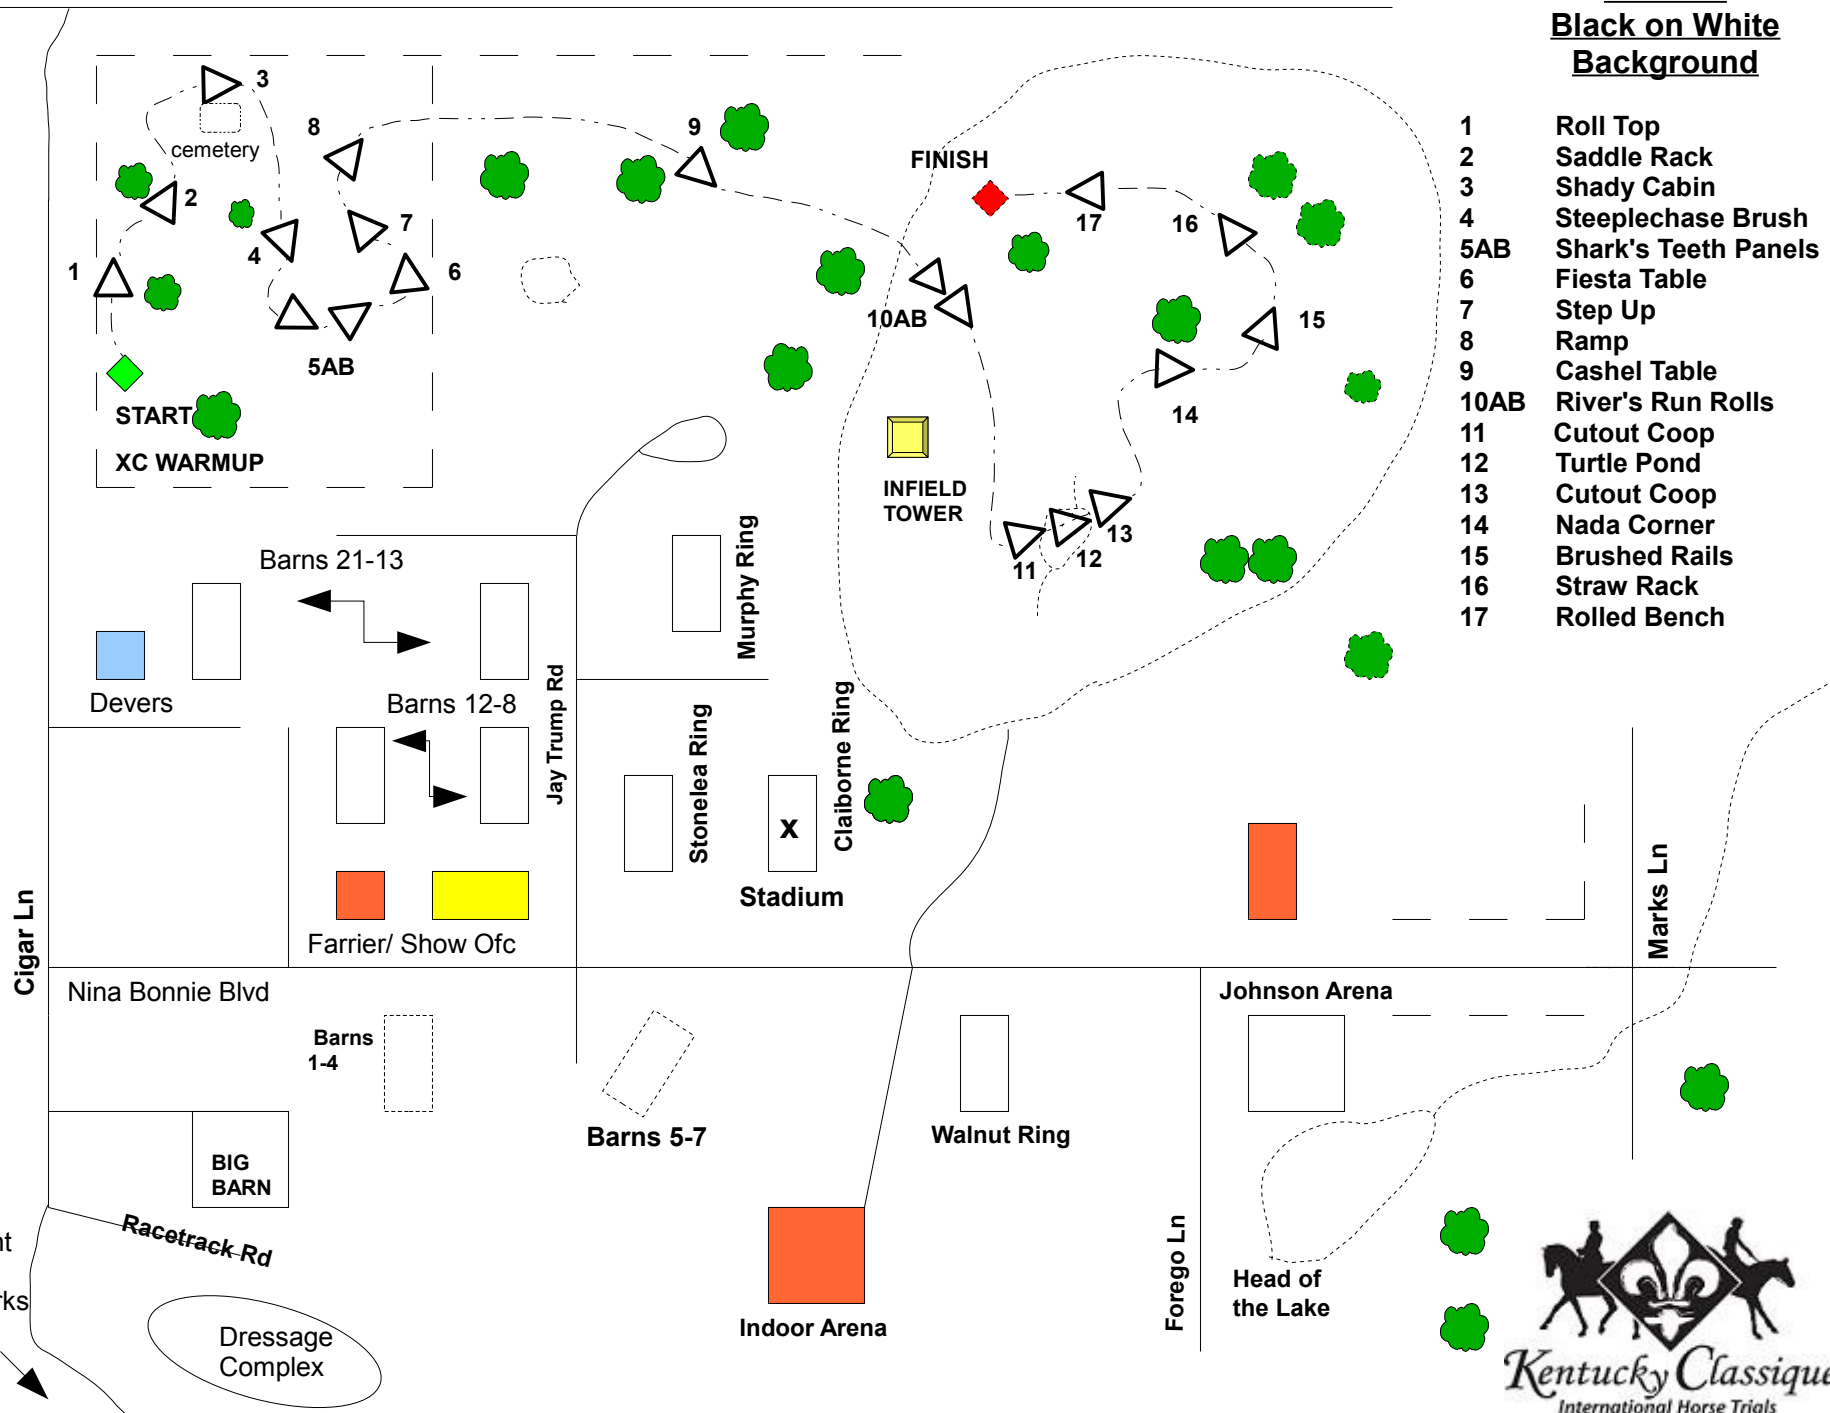

KENTUCKY CLASSIQUE INTERNATIONAL HT 2009

Walnut Hall Rd

NOVICE Black on White Background

- 1 Roll Top
- 2 Saddle Rack
- 3 Shady Cabin
- 4 Steeplechase Brush
- 5AB Shark's Teeth Panels
- 6 Fiesta Table
- 7 Step Up
- 8 Ramp
- 9 Cashel Table
- 10AB River's Run Rolls
- 11 Cutout Coop
- 12 Turtle Pond
- 13 Cutout Coop
- 14 Nada Corner
- 15 Brushed Rails
- 16 Straw Rack
- 17 Rolled Bench

KENTUCKY HORSE PARK

NOVICE