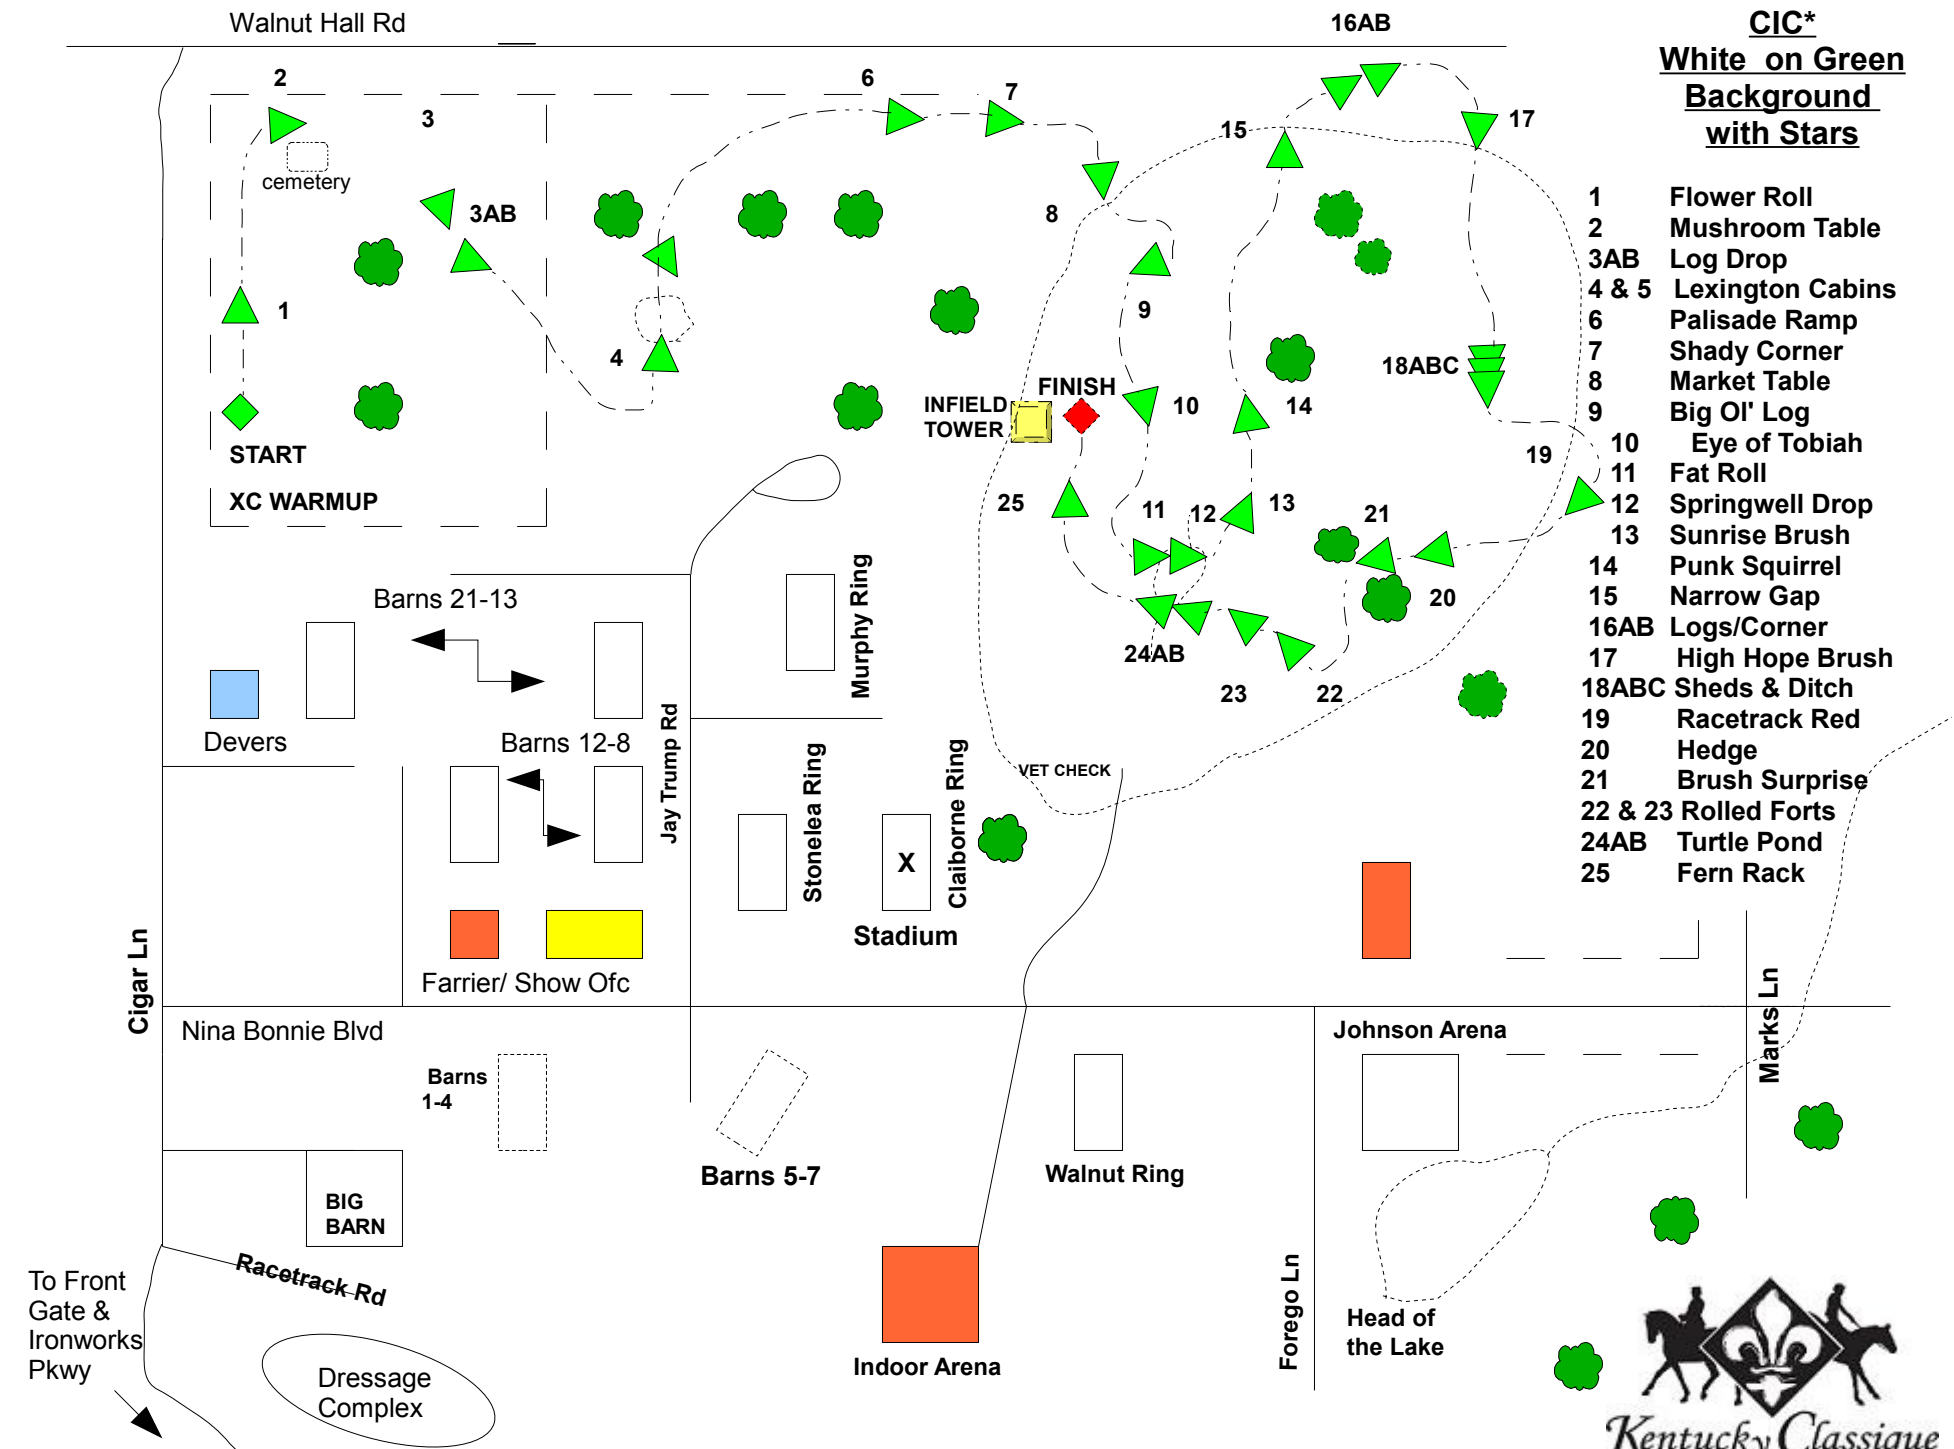

# KENTUCKY CLASSIQUE INTERNATIONAL HT 2009

**CIC\***  
White on Green  
Background  
with Stars

- 1 Flower Roll
- 2 Mushroom Table
- 3AB Log Drop
- 4 & 5 Lexington Cabins
- 6 Palisade Ramp
- 7 Shady Corner
- 8 Market Table
- 9 Big Ol' Log
- 10 Eye of Tobiah
- 11 Fat Roll
- 12 Springwell Drop
- 13 Sunrise Brush
- 14 Punk Squirrel
- 15 Narrow Gap
- 16AB Logs/Corner
- 17 High Hope Brush
- 18ABC Sheds & Ditch
- 19 Racetrack Red
- 20 Hedge
- 21 Brush Surprise
- 22 & 23 Rolled Forts
- 24AB Turtle Pond
- 25 Fern Rack

KENTUCKY HORSE PARK

CIC\*