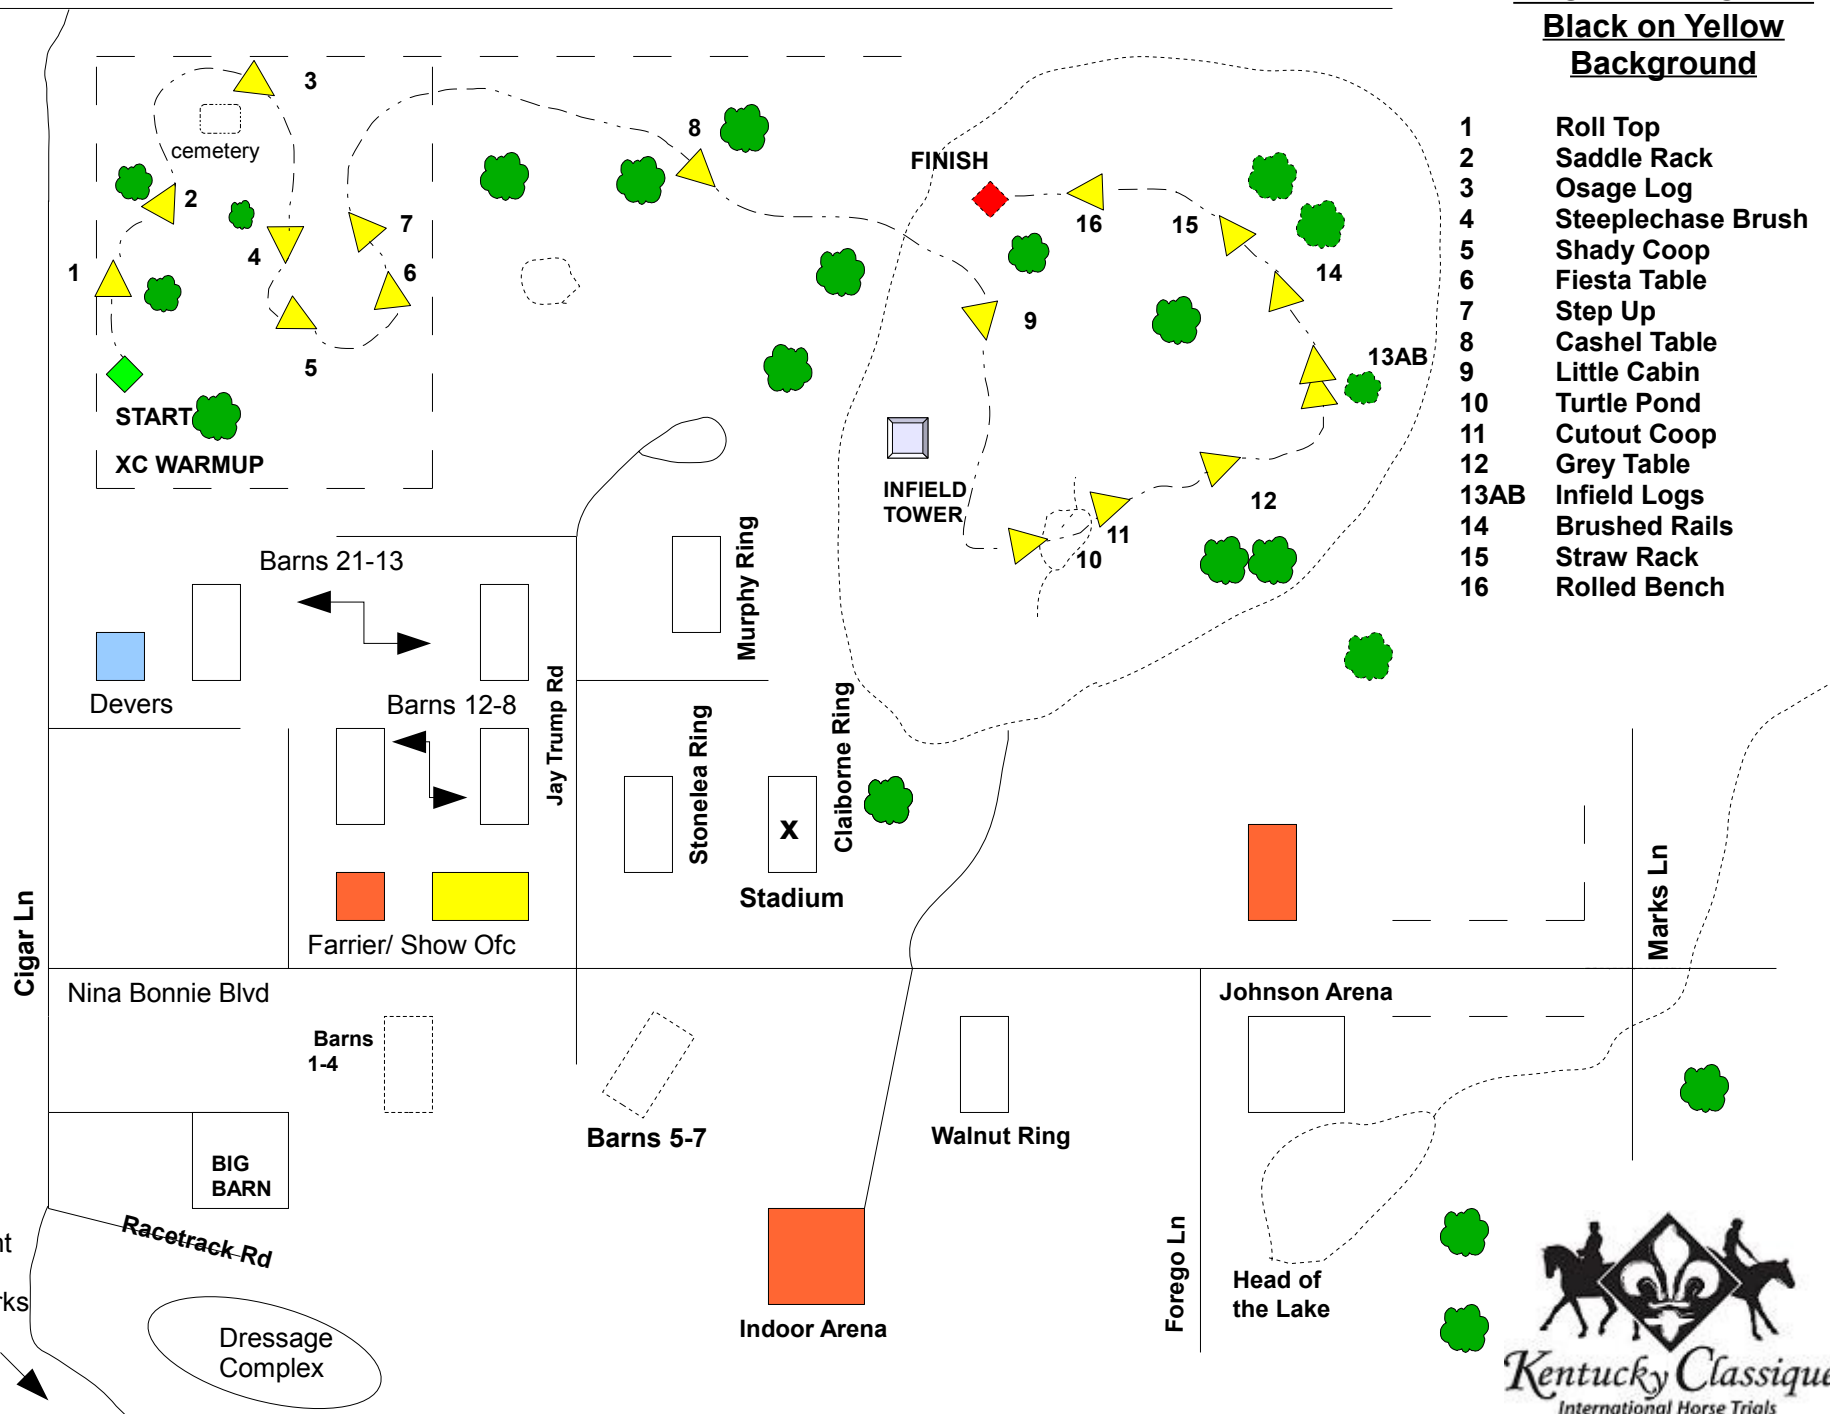

# KENTUCKY CLASSIQUE INTERNATIONAL HT 2009

Walnut Hall Rd

## BEGINNER NOVICE

**Black on Yellow  
Background**

- 1 Roll Top
- 2 Saddle Rack
- 3 Osage Log
- 4 Steeplechase Brush
- 5 Shady Coop
- 6 Fiesta Table
- 7 Step Up
- 8 Cashel Table
- 9 Little Cabin
- 10 Turtle Pond
- 11 Cutout Coop
- 12 Grey Table
- 13AB Infield Logs
- 14 Brushed Rails
- 15 Straw Rack
- 16 Rolled Bench

**BEGINNER NOVICE**

**KENTUCKY HORSE PARK**