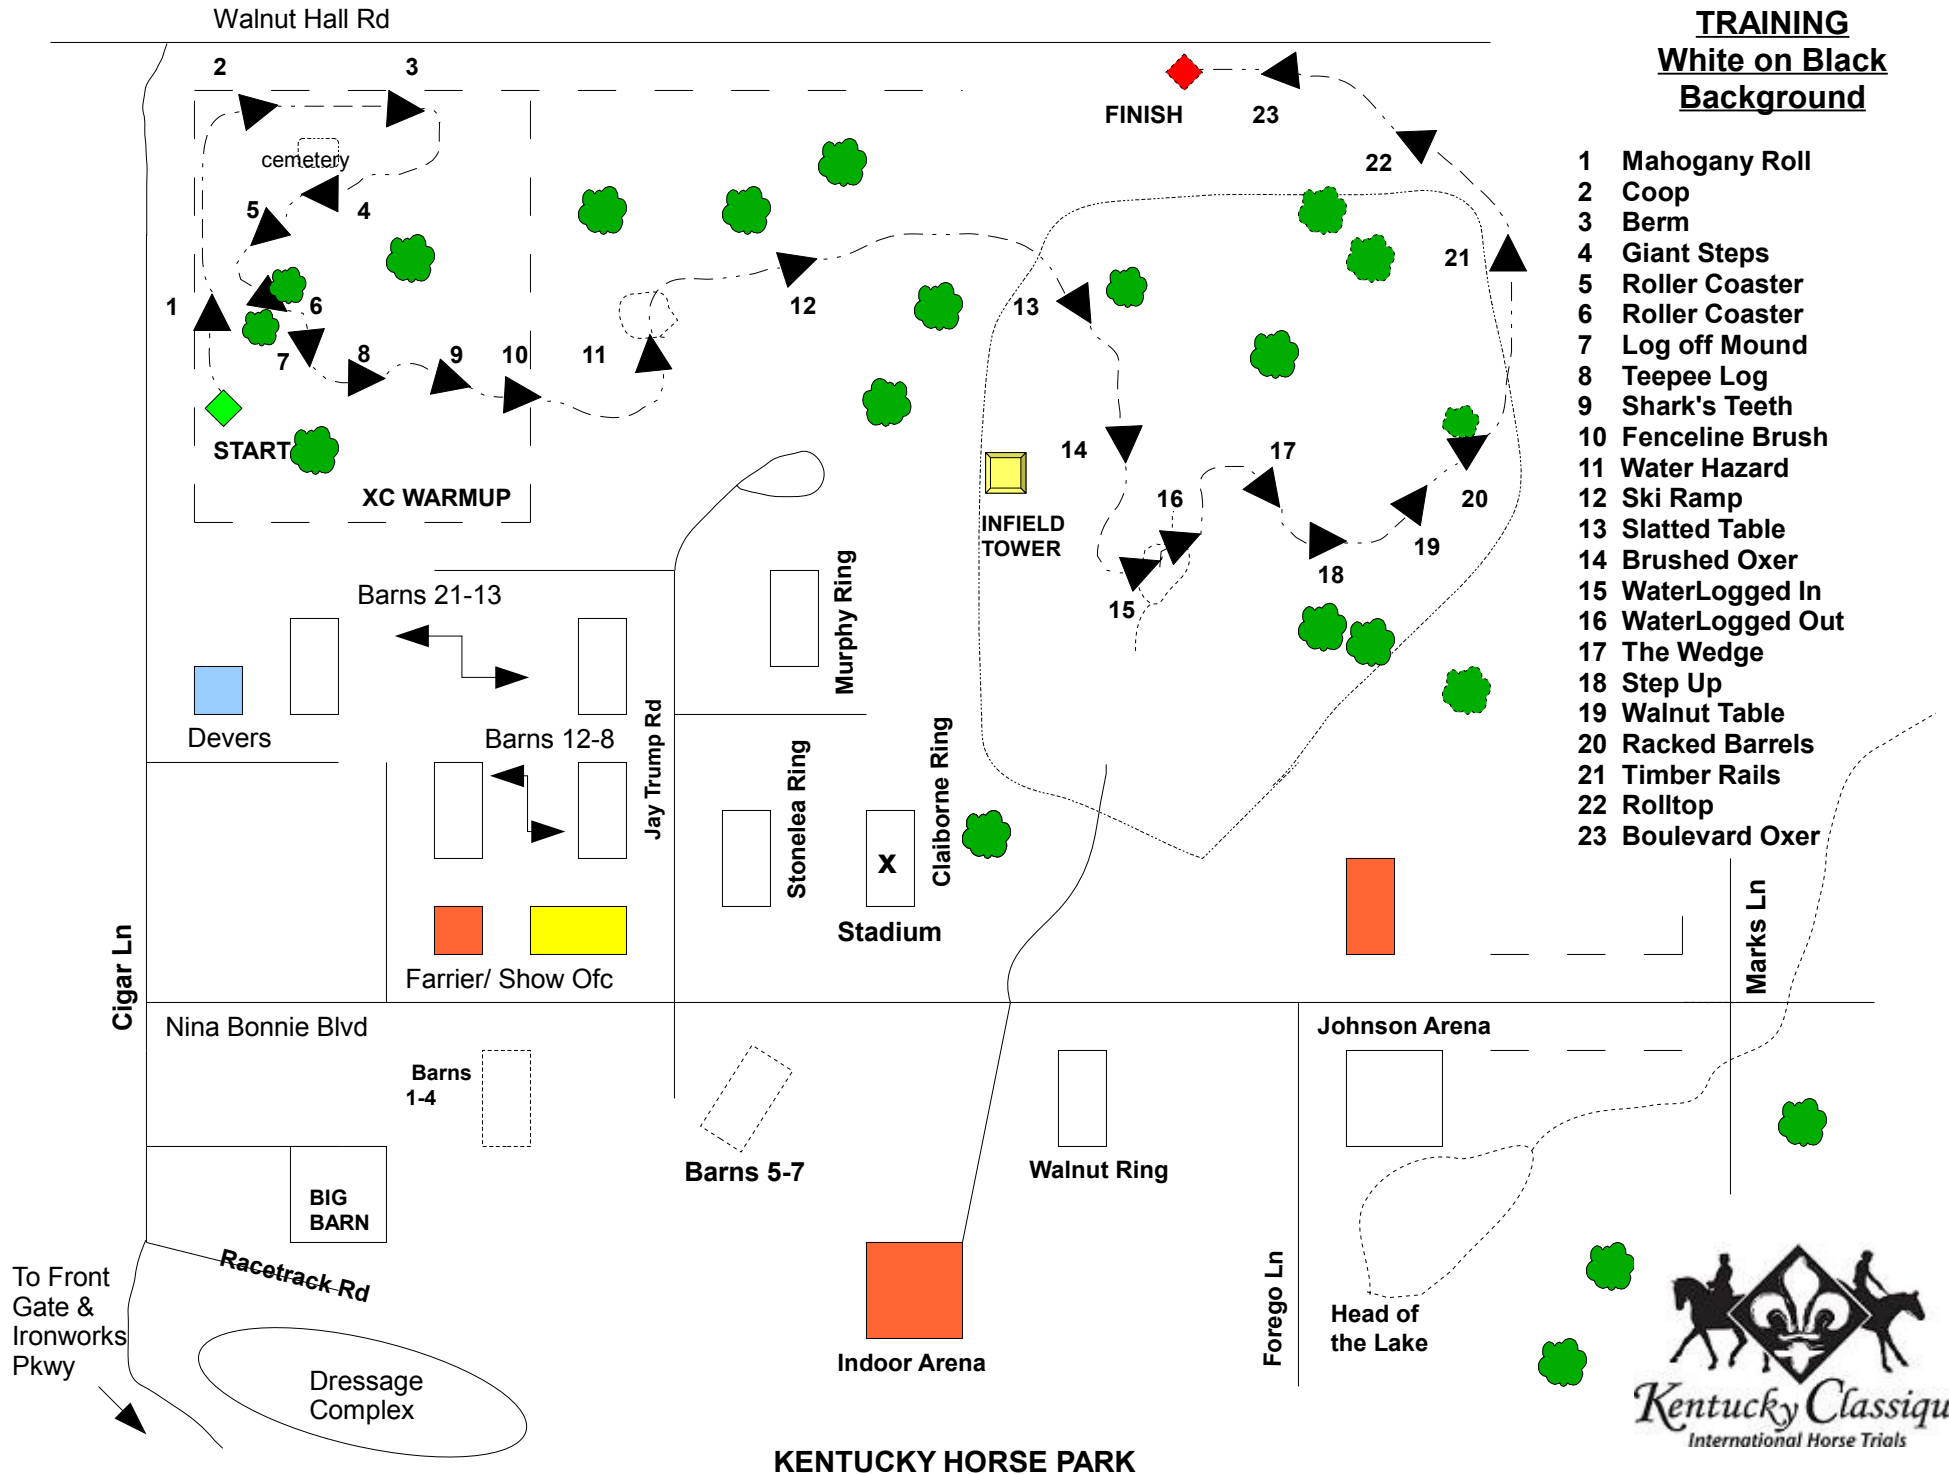

TRAINING
White on Black
Background

- 1 Mahogany Roll
- 2 Coop
- 3 Berm
- 4 Giant Steps
- 5 Roller Coaster
- 6 Roller Coaster
- 7 Log off Mound
- 8 Teepee Log
- 9 Shark's Teeth
- 10 Fenceline Brush
- 11 Water Hazard
- 12 Ski Ramp
- 13 Slatted Table
- 14 Brushed Oxer
- 15 WaterLogged In
- 16 WaterLogged Out
- 17 The Wedge
- 18 Step Up
- 19 Walnut Table
- 20 Racked Barrels
- 21 Timber Rails
- 22 Rolltop
- 23 Boulevard Oxer