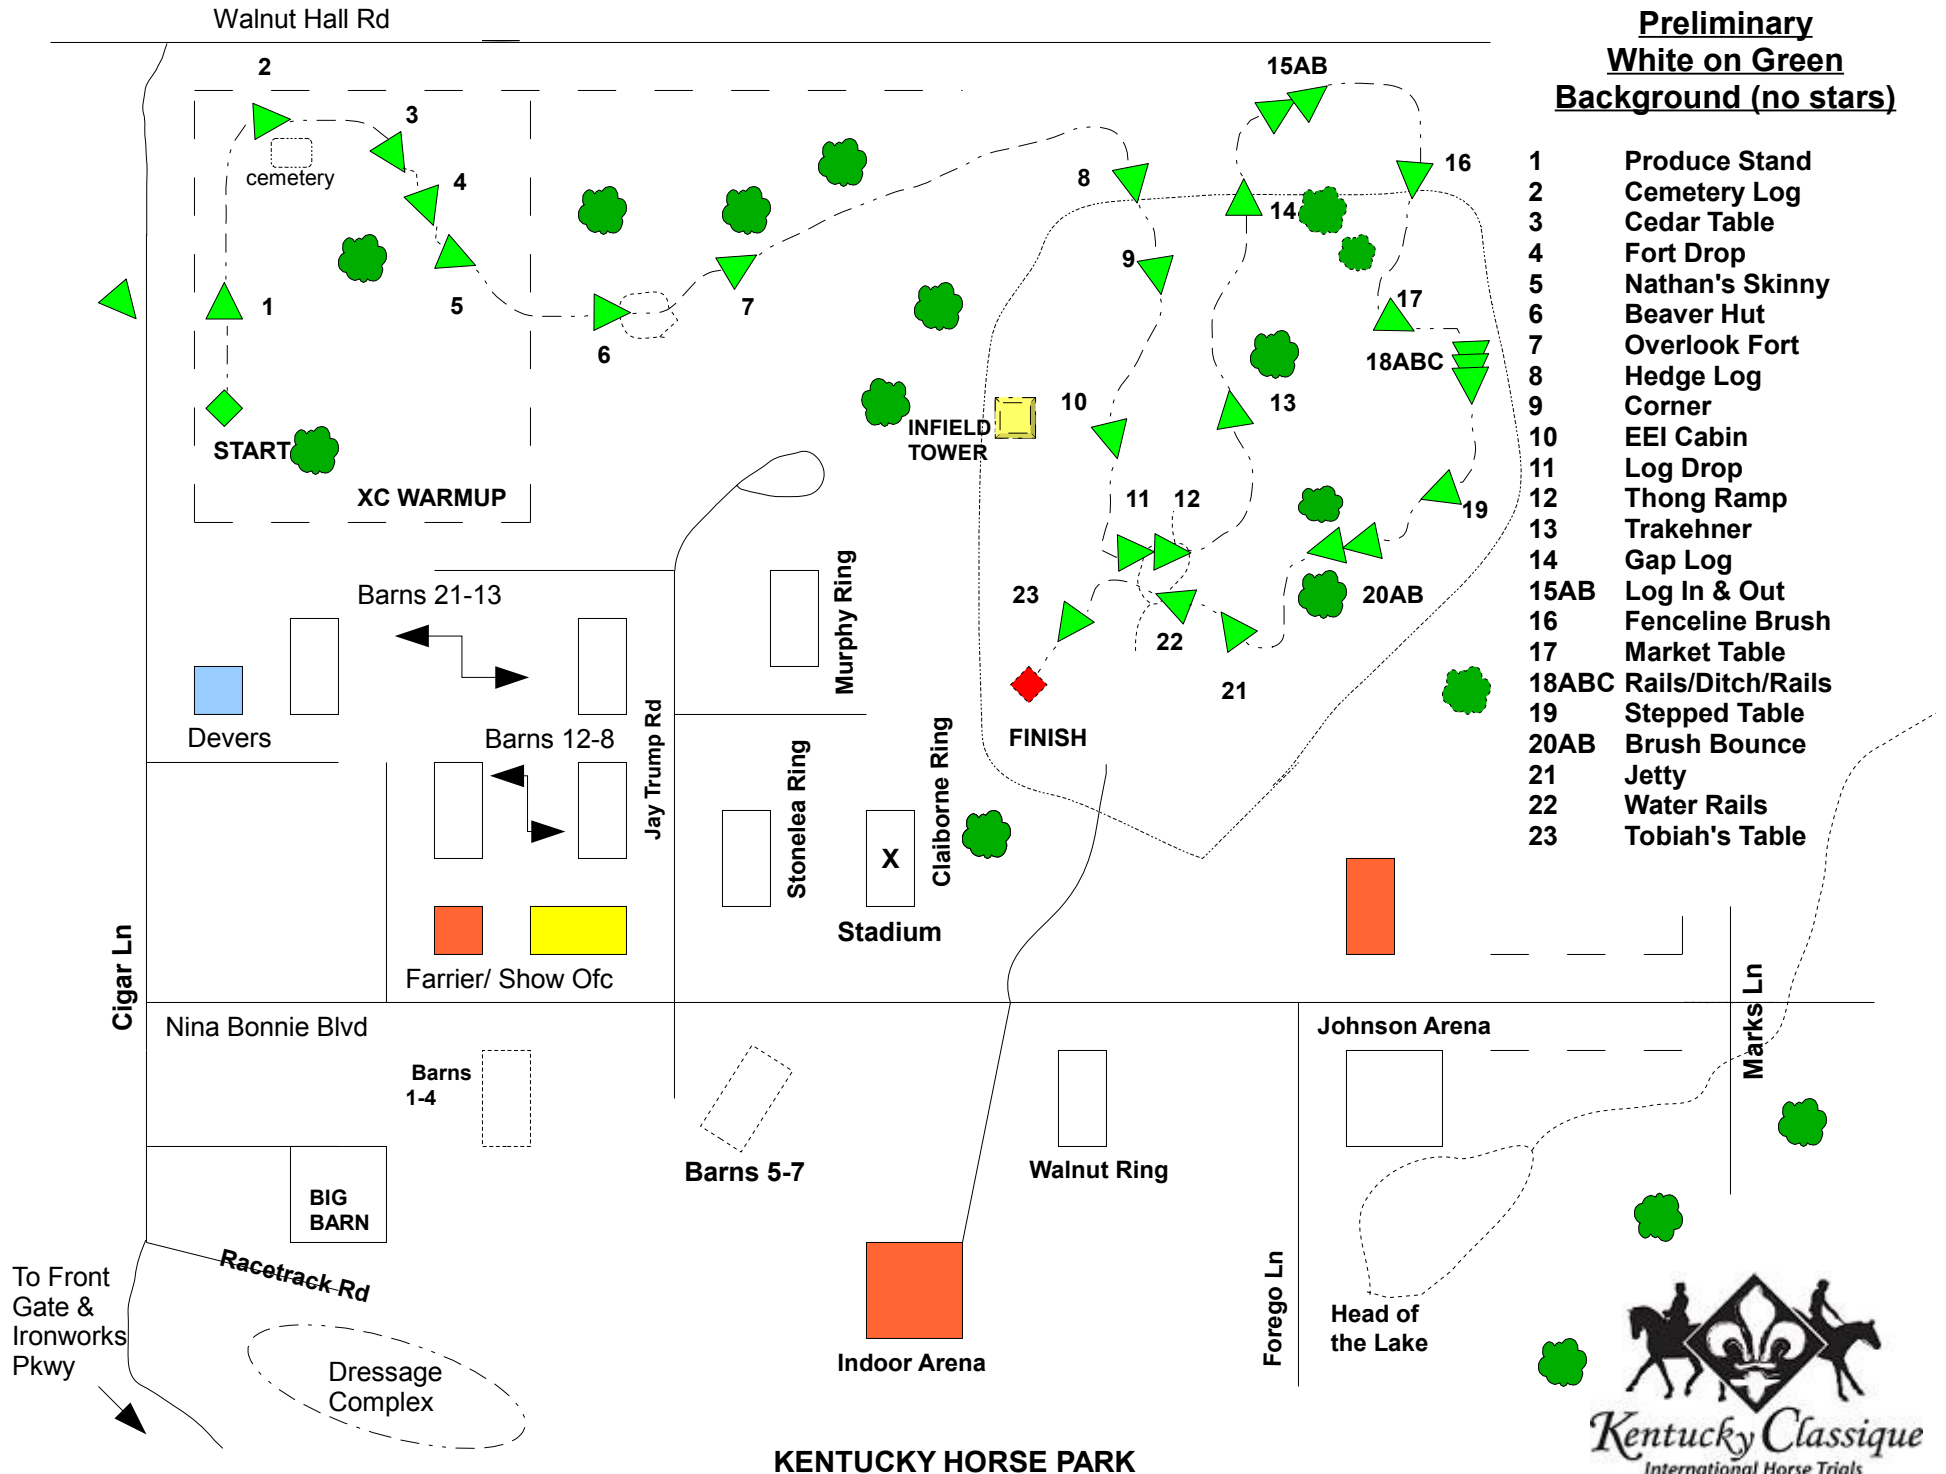

Preliminary
White on Green
Background (no stars)

- 1 Produce Stand
- 2 Cemetery Log
- 3 Cedar Table
- 4 Fort Drop
- 5 Nathan's Skinny
- 6 Beaver Hut
- 7 Overlook Fort
- 8 Hedge Log
- 9 Corner
- 10 EEI Cabin
- 11 Log Drop
- 12 Thong Ramp
- 13 Trakehner
- 14 Gap Log
- 15AB Log In & Out
- 16 Fenceline Brush
- 17 Market Table
- 18ABC Rails/Ditch/Rails
- 19 Stepped Table
- 20AB Brush Bounce
- 21 Jetty
- 22 Water Rails
- 23 Tobiah's Table