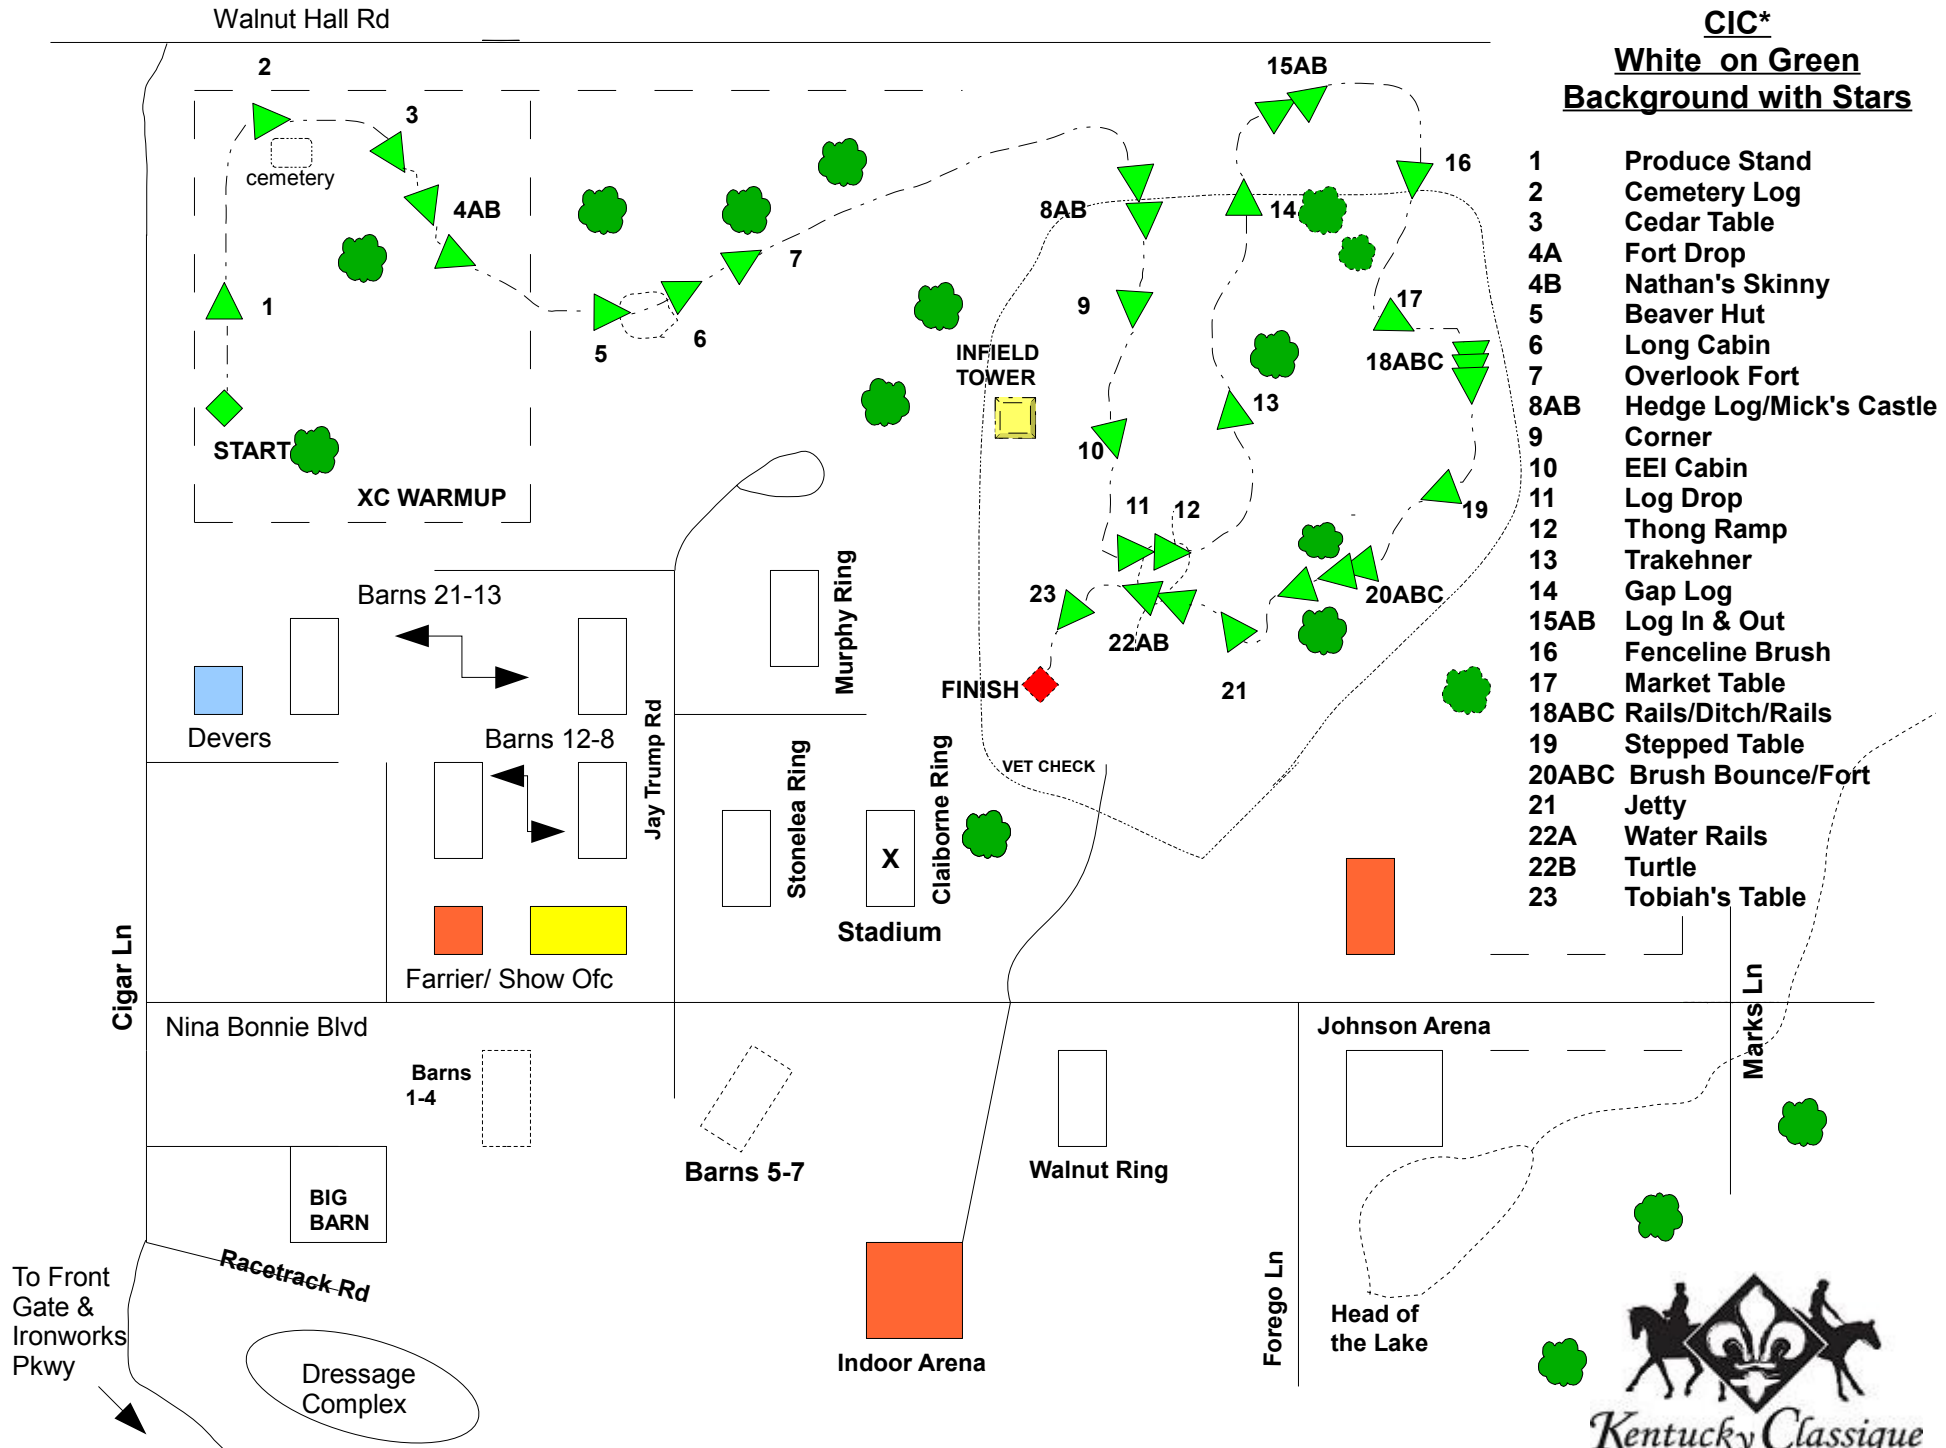

**White on Green
Background with Stars**

- 1 Produce Stand
- 2 Cemetery Log
- 3 Cedar Table
- 4A Fort Drop
- 4B Nathan's Skinny
- 5 Beaver Hut
- 6 Long Cabin
- 7 Overlook Fort
- 8AB Hedge Log/Mick's Castle
- 9 Corner
- 10 EEI Cabin
- 11 Log Drop
- 12 Thong Ramp
- 13 Trakehner
- 14 Gap Log
- 15AB Log In & Out
- 16 Fenceline Brush
- 17 Market Table
- 18ABC Rails/Ditch/Rails
- 19 Stepped Table
- 20ABC Brush Bounce/Fort
- 21 Jetty
- 22A Water Rails
- 22B Turtle
- 23 Tobiah's Table