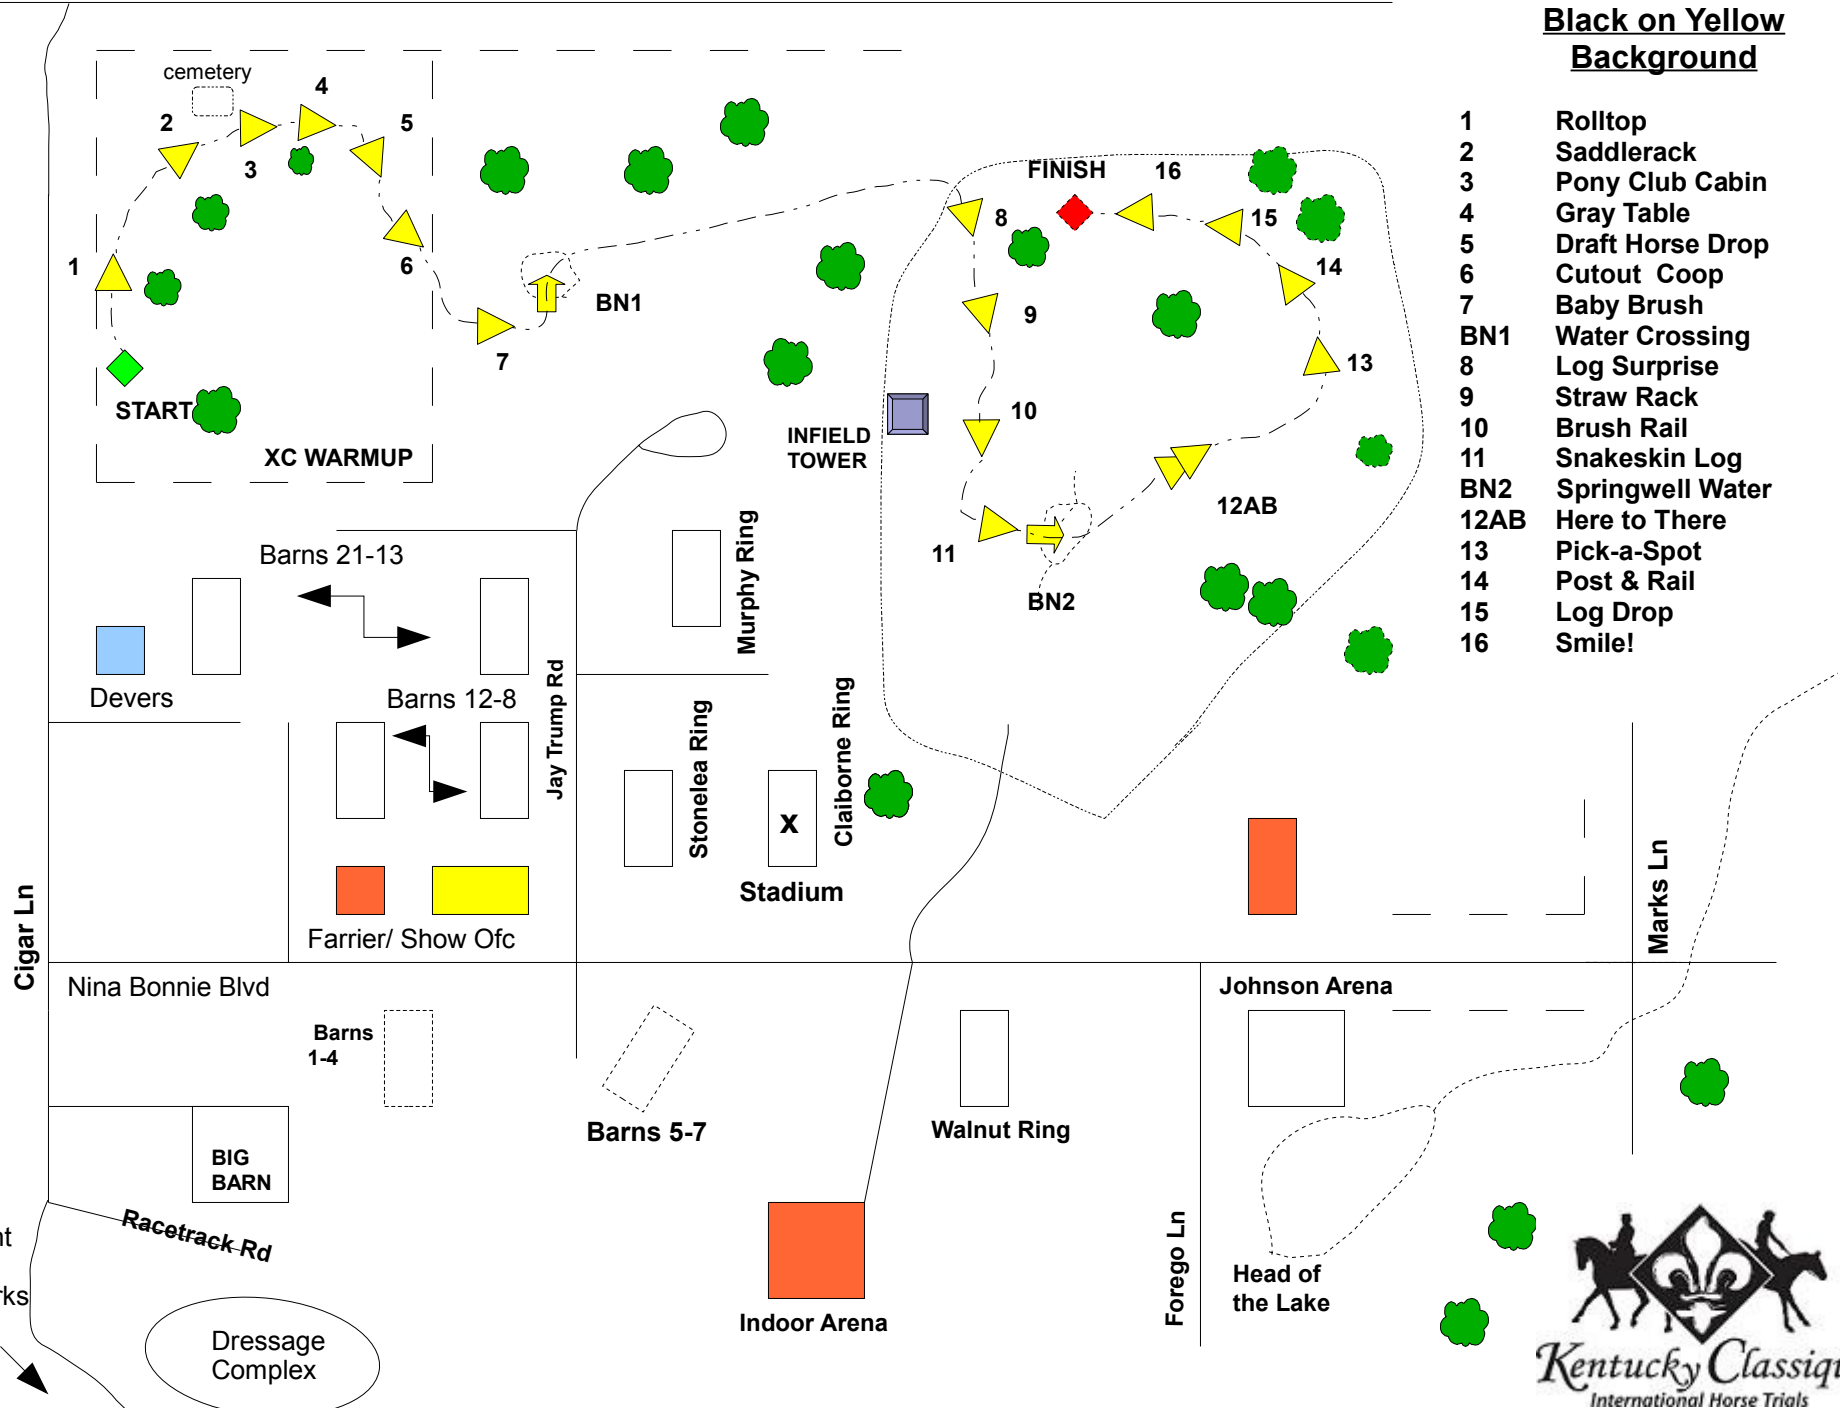

Walnut Hall Rd

**Black on Yellow
Background**

- 1 Rolltop
- 2 Saddlerack
- 3 Pony Club Cabin
- 4 Gray Table
- 5 Draft Horse Drop
- 6 Cutout Coop
- 7 Baby Brush
- BN1 Water Crossing
- 8 Log Surprise
- 9 Straw Rack
- 10 Brush Rail
- 11 Snakeskin Log
- BN2 Springwell Water
- 12AB Here to There
- 13 Pick-a-Spot
- 14 Post & Rail
- 15 Log Drop
- 16 Smile!