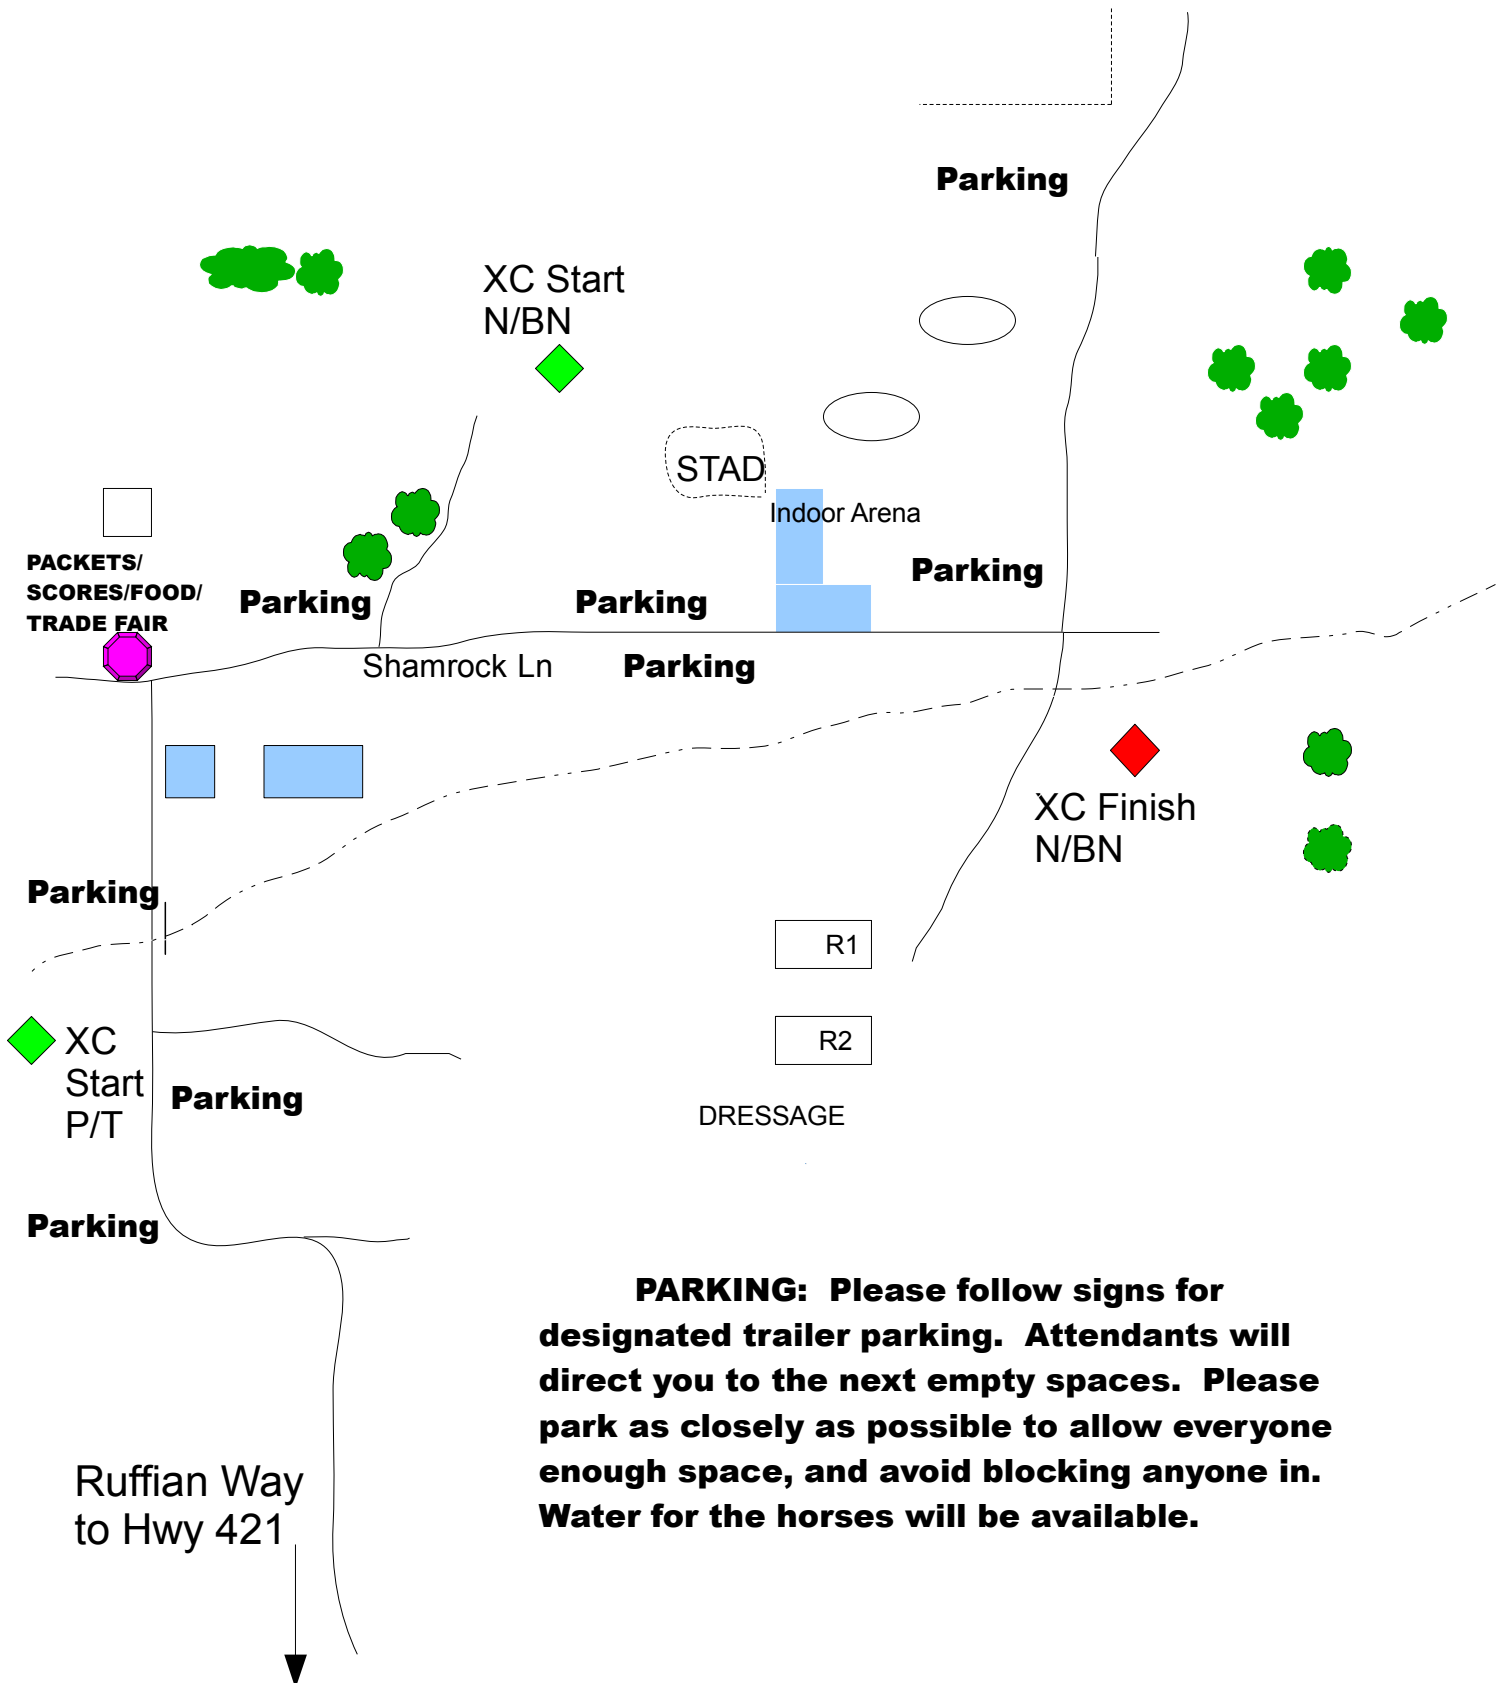

KY Classique Horse Trials Parking

Masterson Station Park

To Spurr Rd

PARKING: Please follow signs for designated trailer parking. Attendants will direct you to the next empty spaces. Please park as closely as possible to allow everyone enough space, and avoid blocking anyone in. Water for the horses will be available.